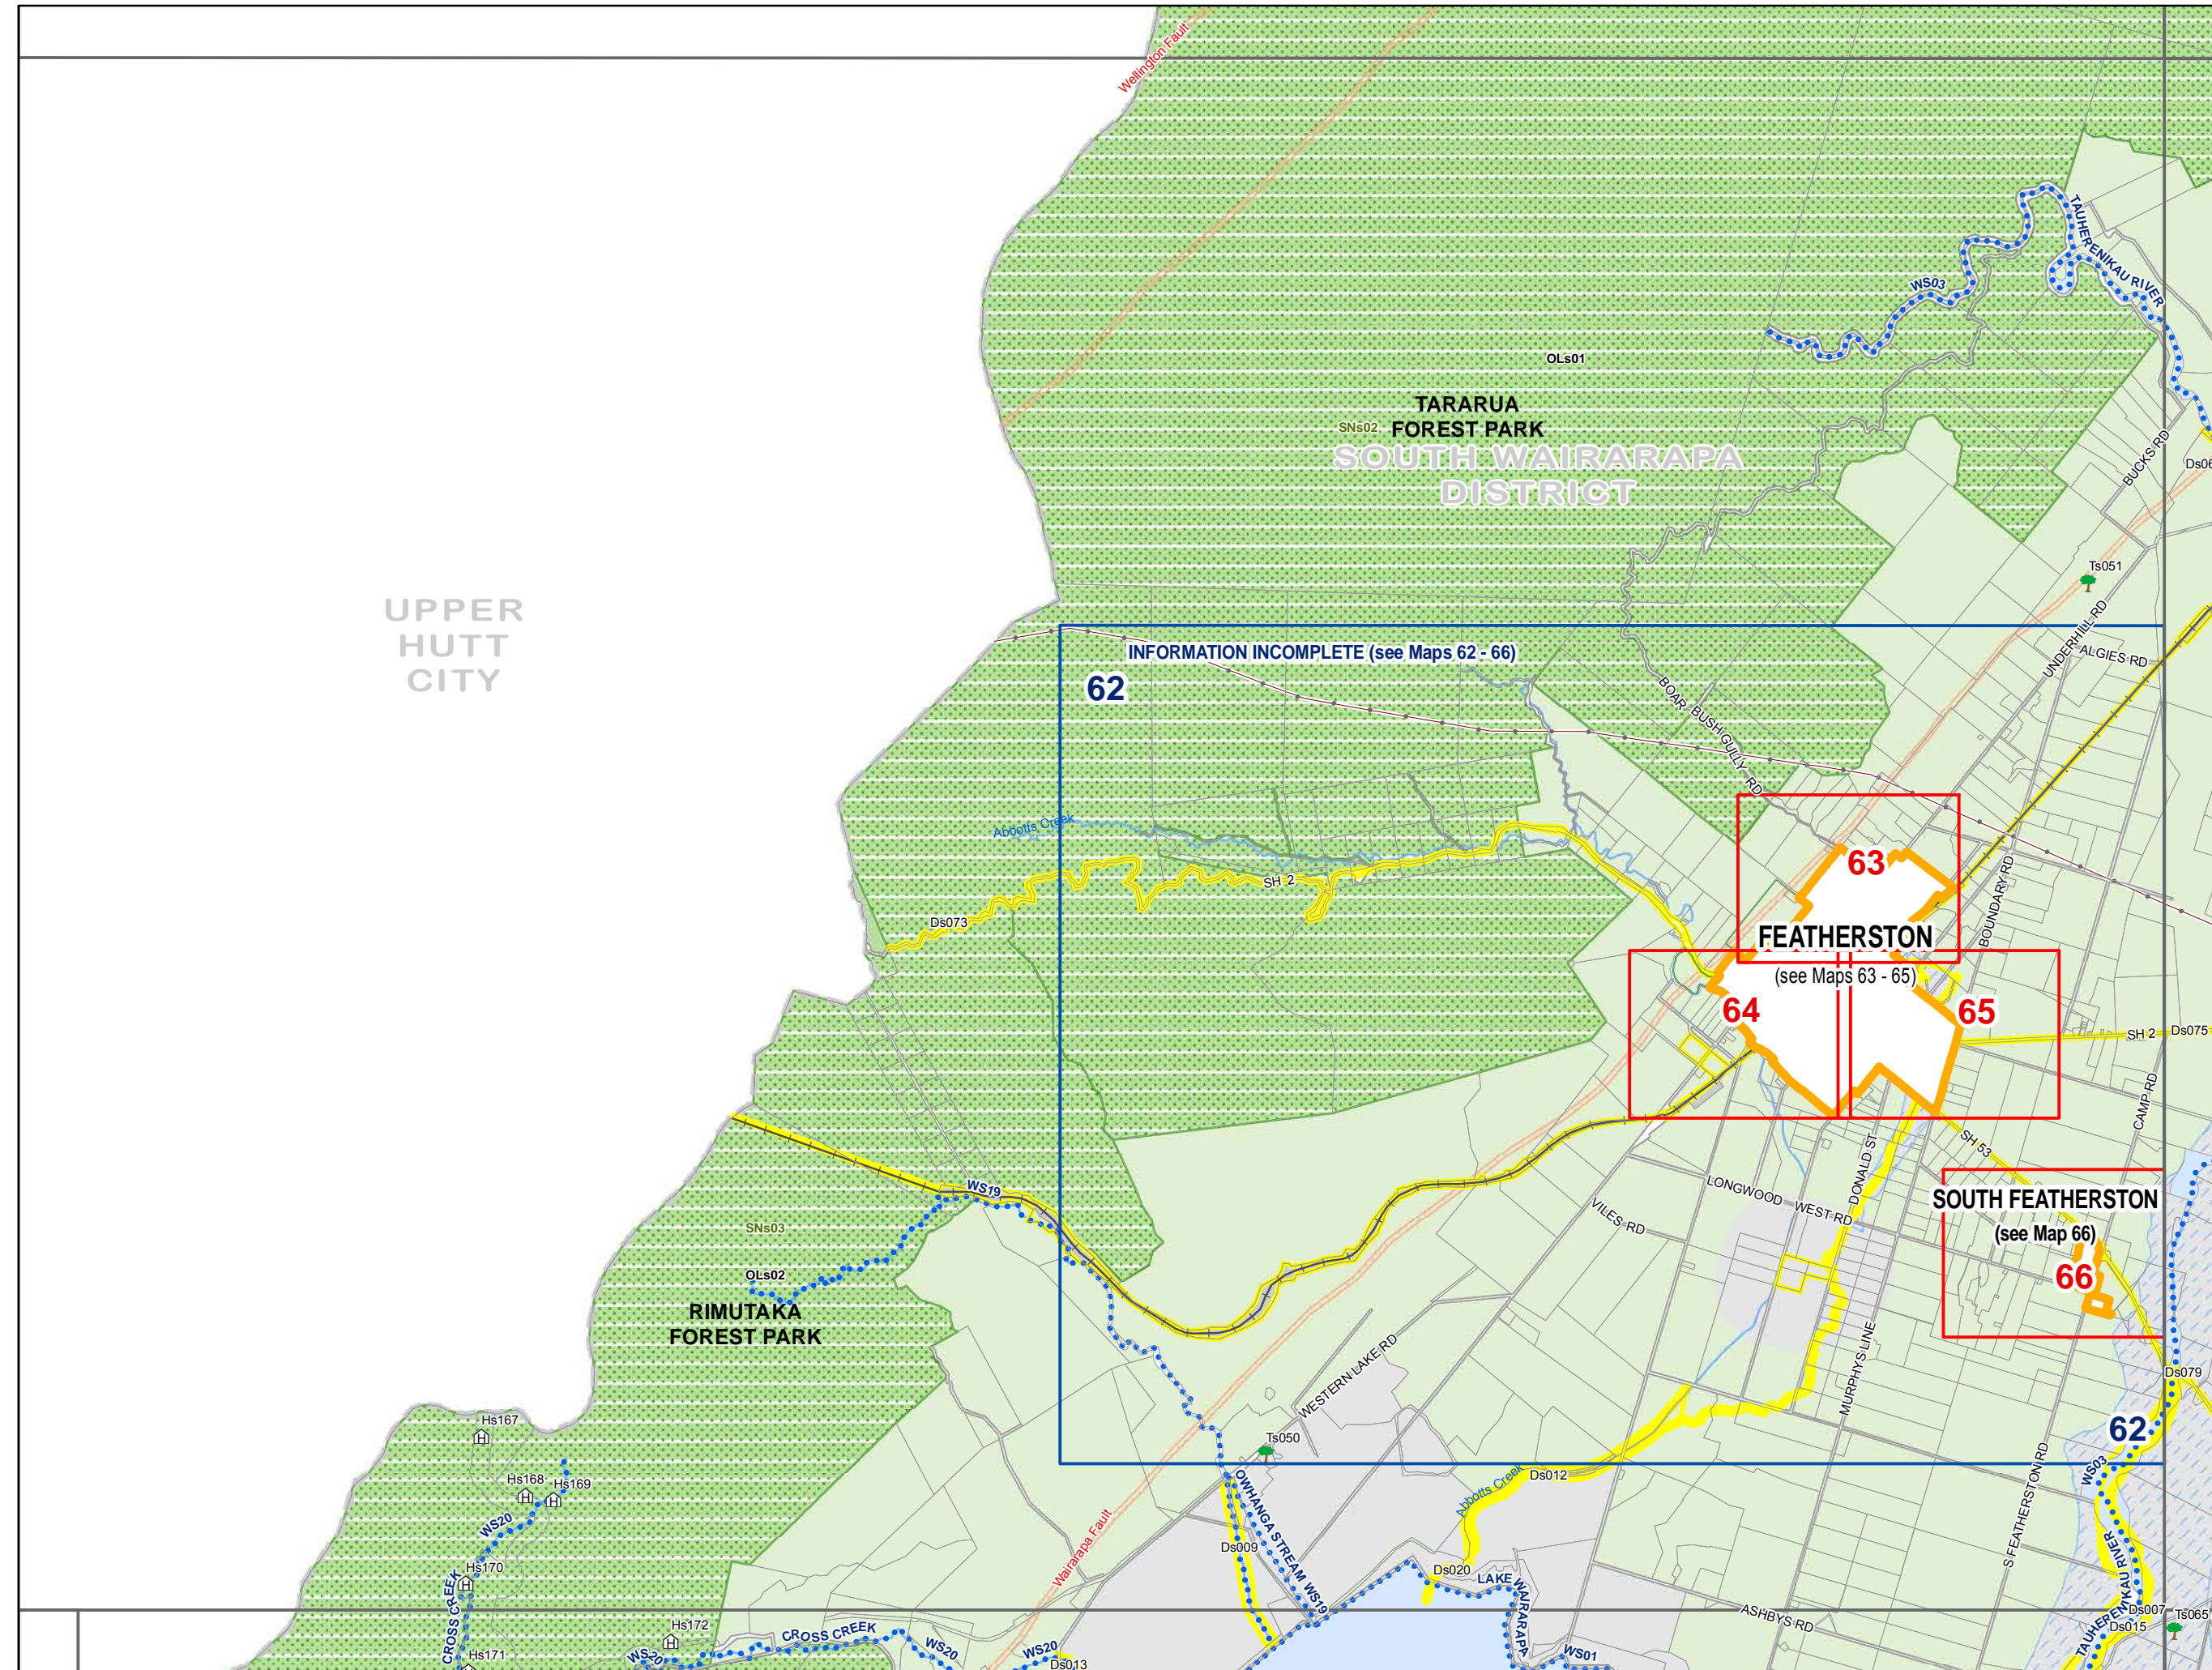

18

SCALE 1:50,000

LOCATOR MAP

UPPER HUTT CITY

TARARUA FOREST PARK  
SOUTH WAIRARAPA DISTRICT

RIMUTAKA FOREST PARK