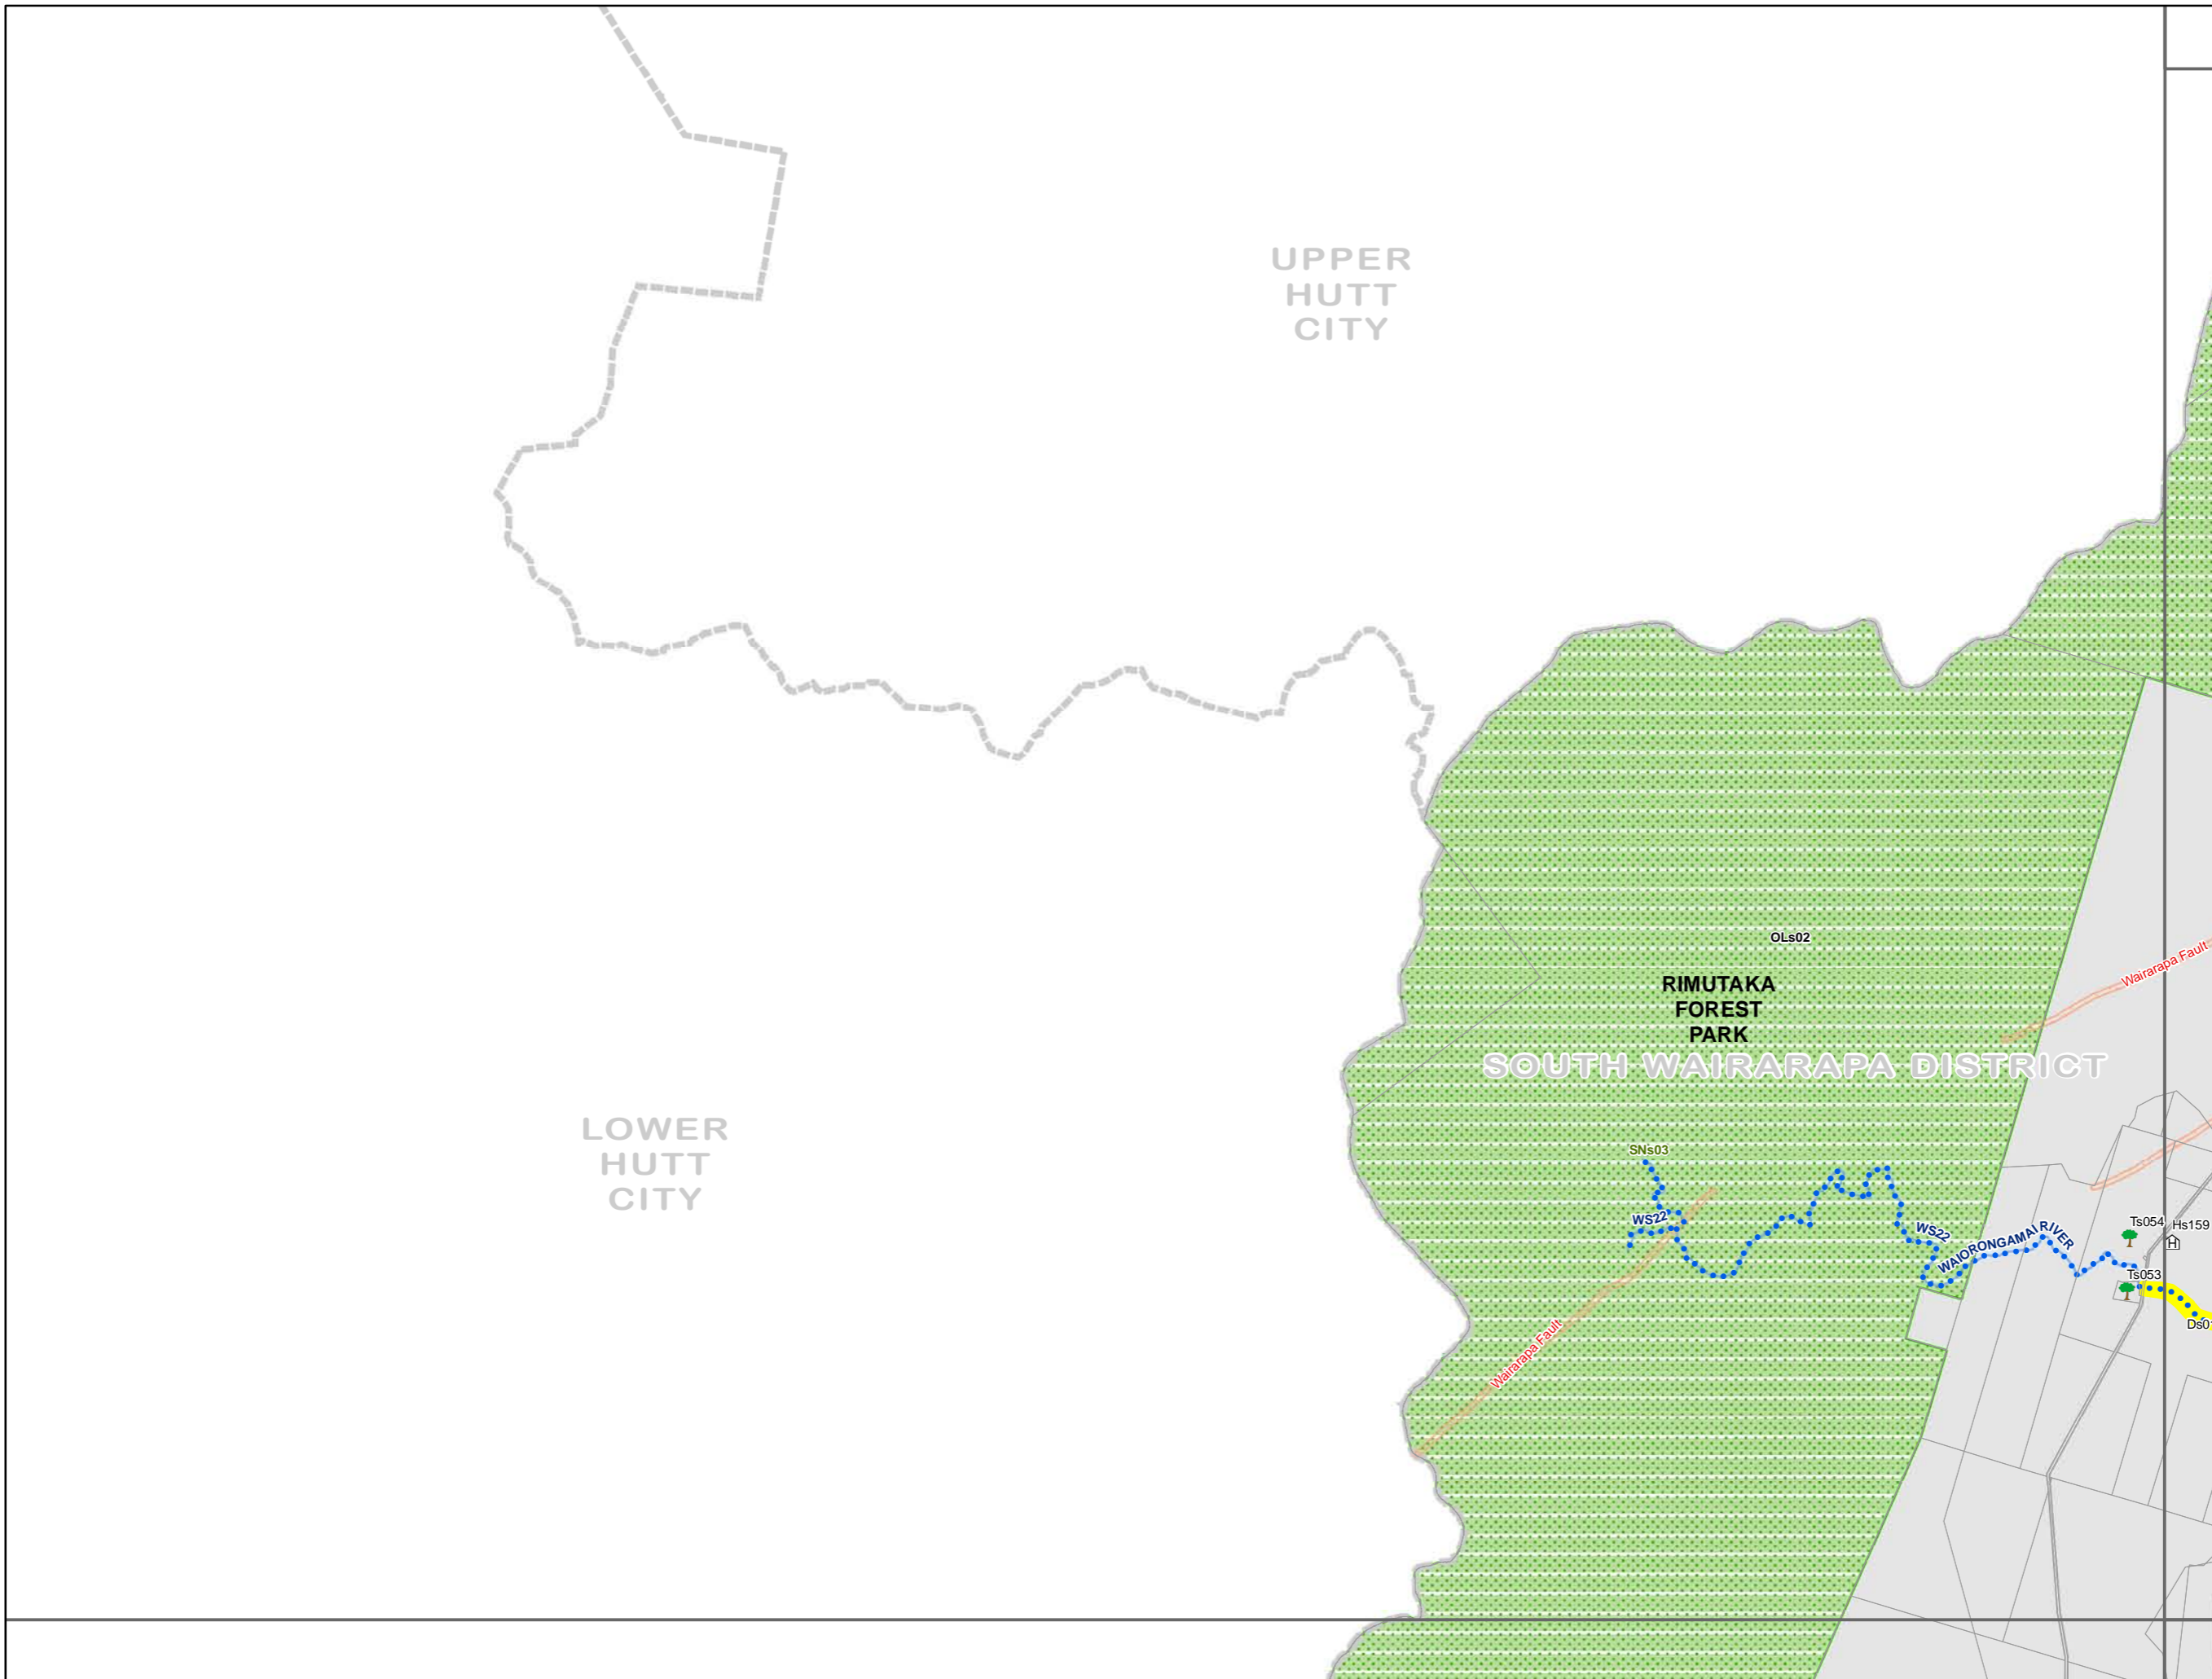

Wairarapa Combined District Plan

South Wairarapa

23

SCALE 1:50,000

LOCATOR MAP

Last Amended: 25 May 2011