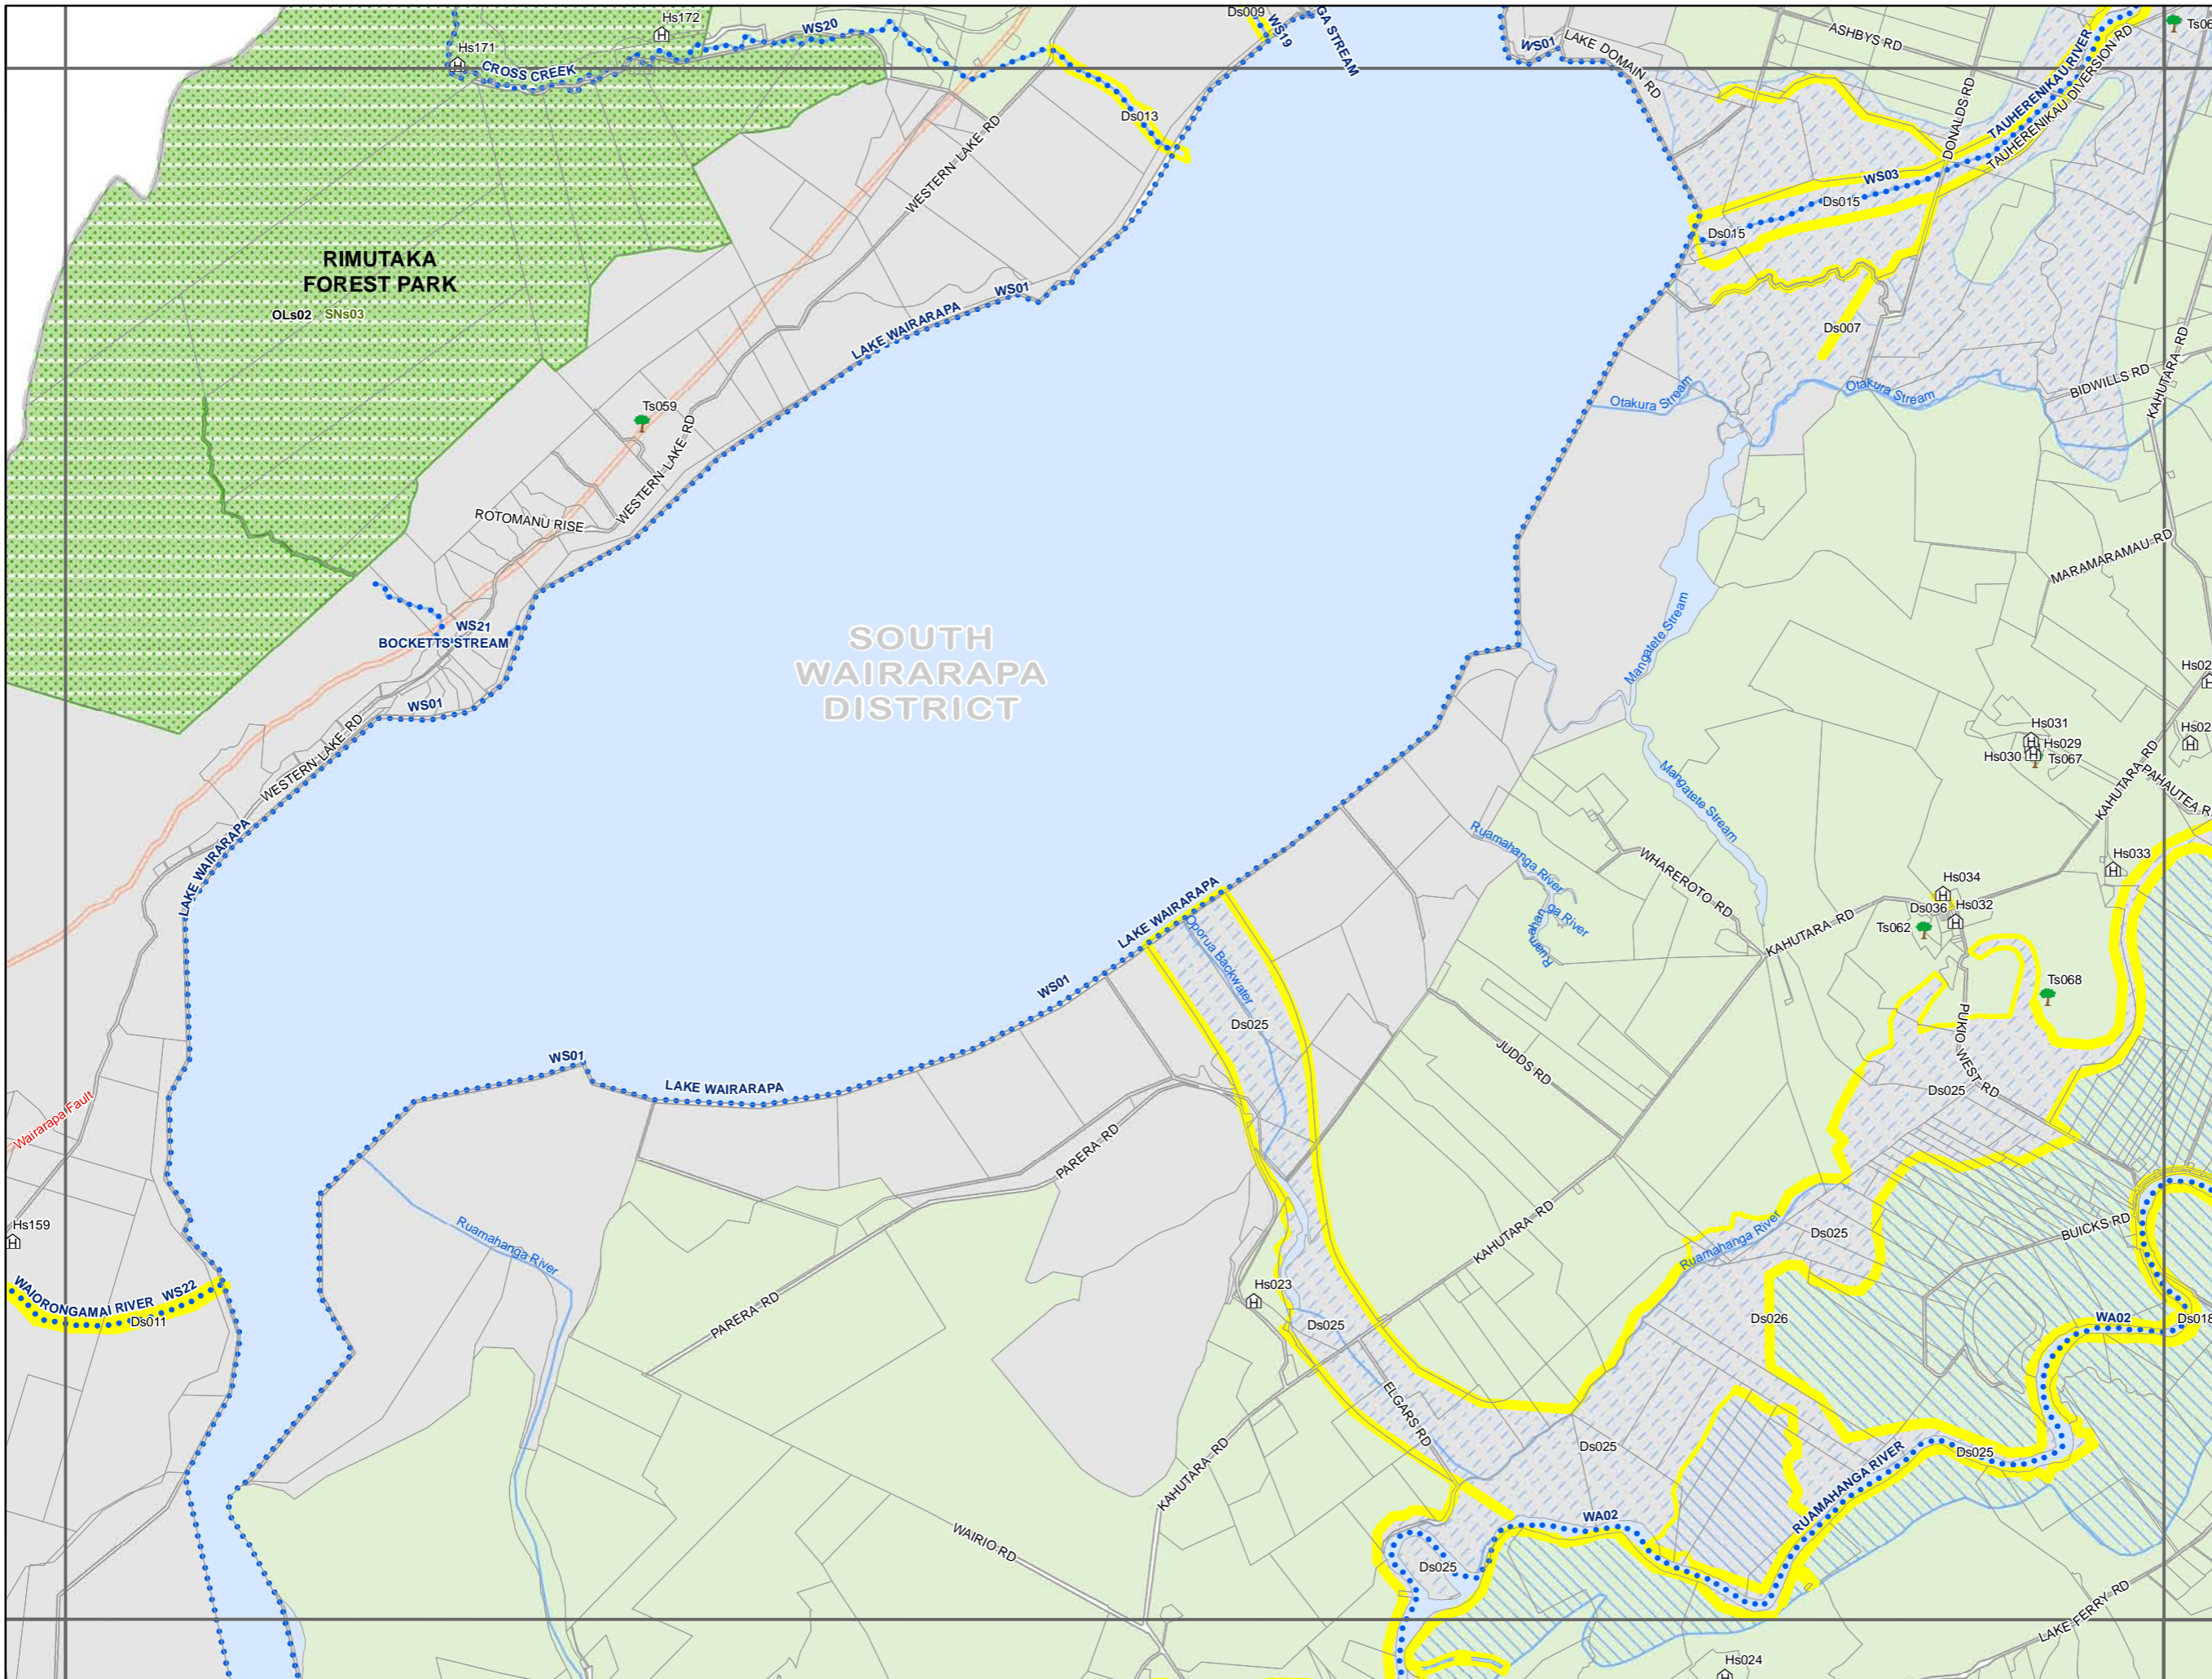

Wairarapa Combined District Plan

South Wairarapa

24

SCALE 1:50,000

LOCATOR MAP

Last Amended: 25 May 2011