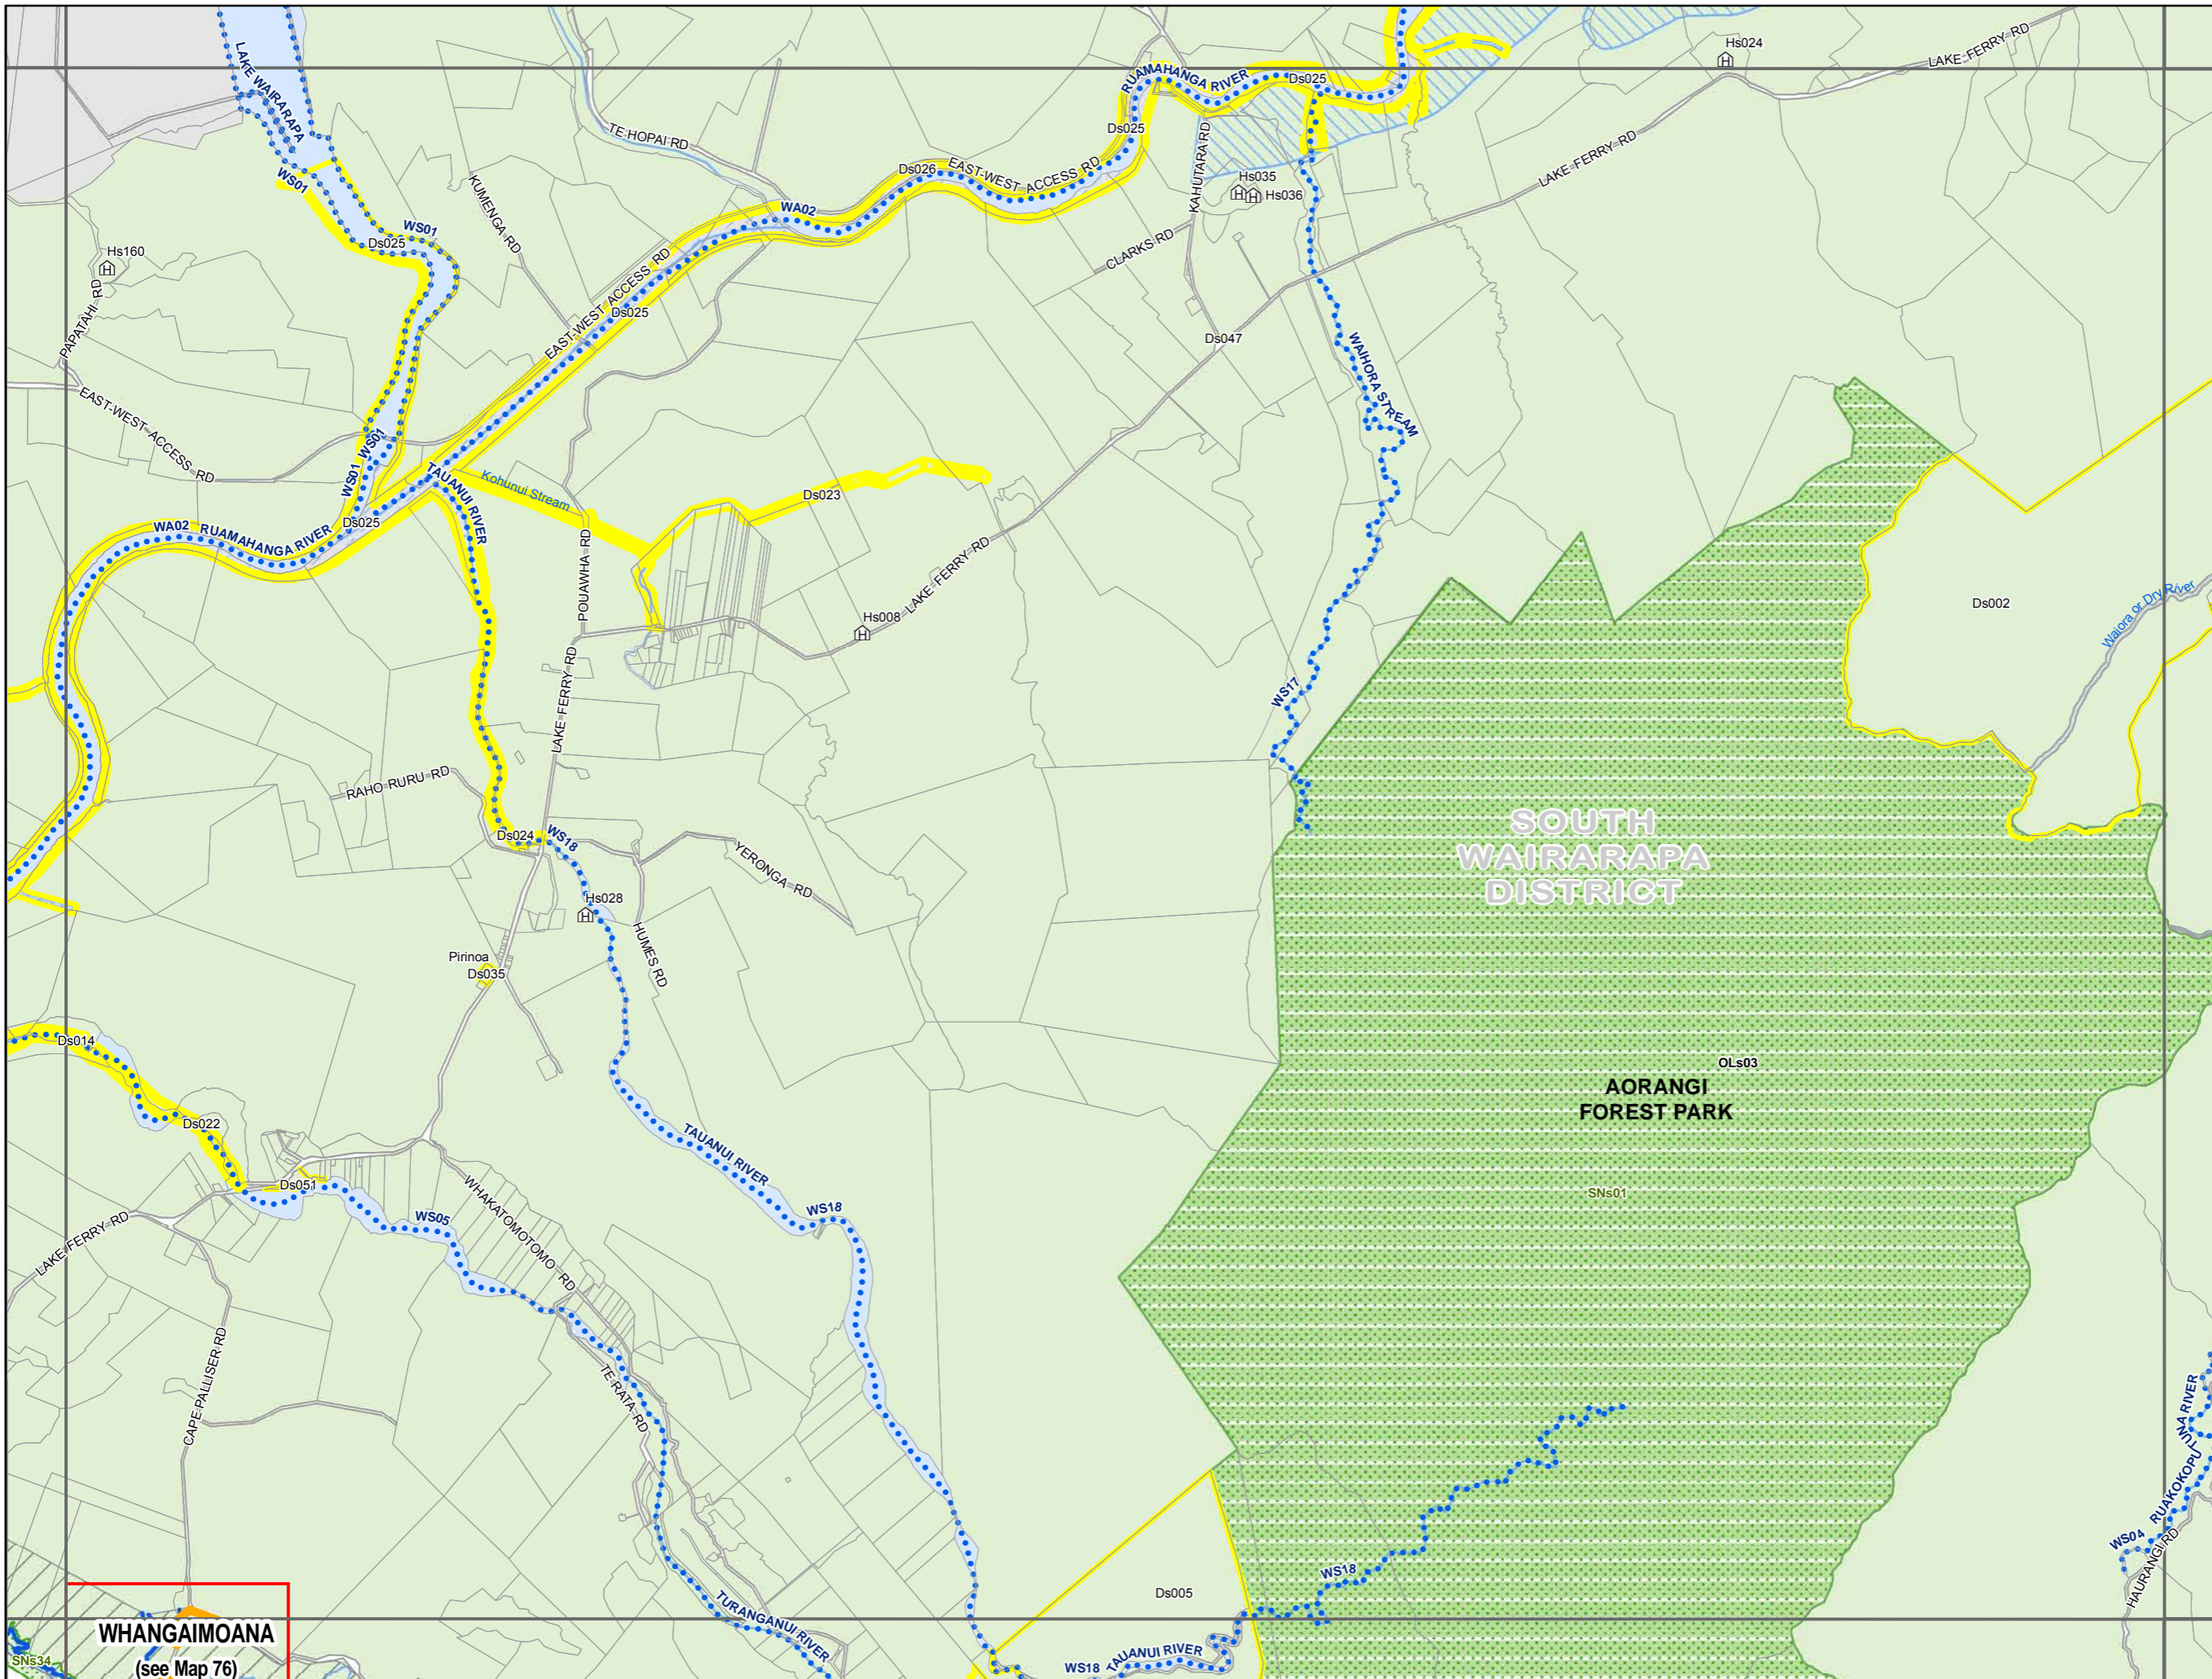

**Wairarapa Combined District Plan**

**South Wairarapa**

**30**

SCALE 1:50,000

LOCATOR MAP

**WHANGAIMOANA**  
(see Map 76)

Last Amended: 25 May 2011