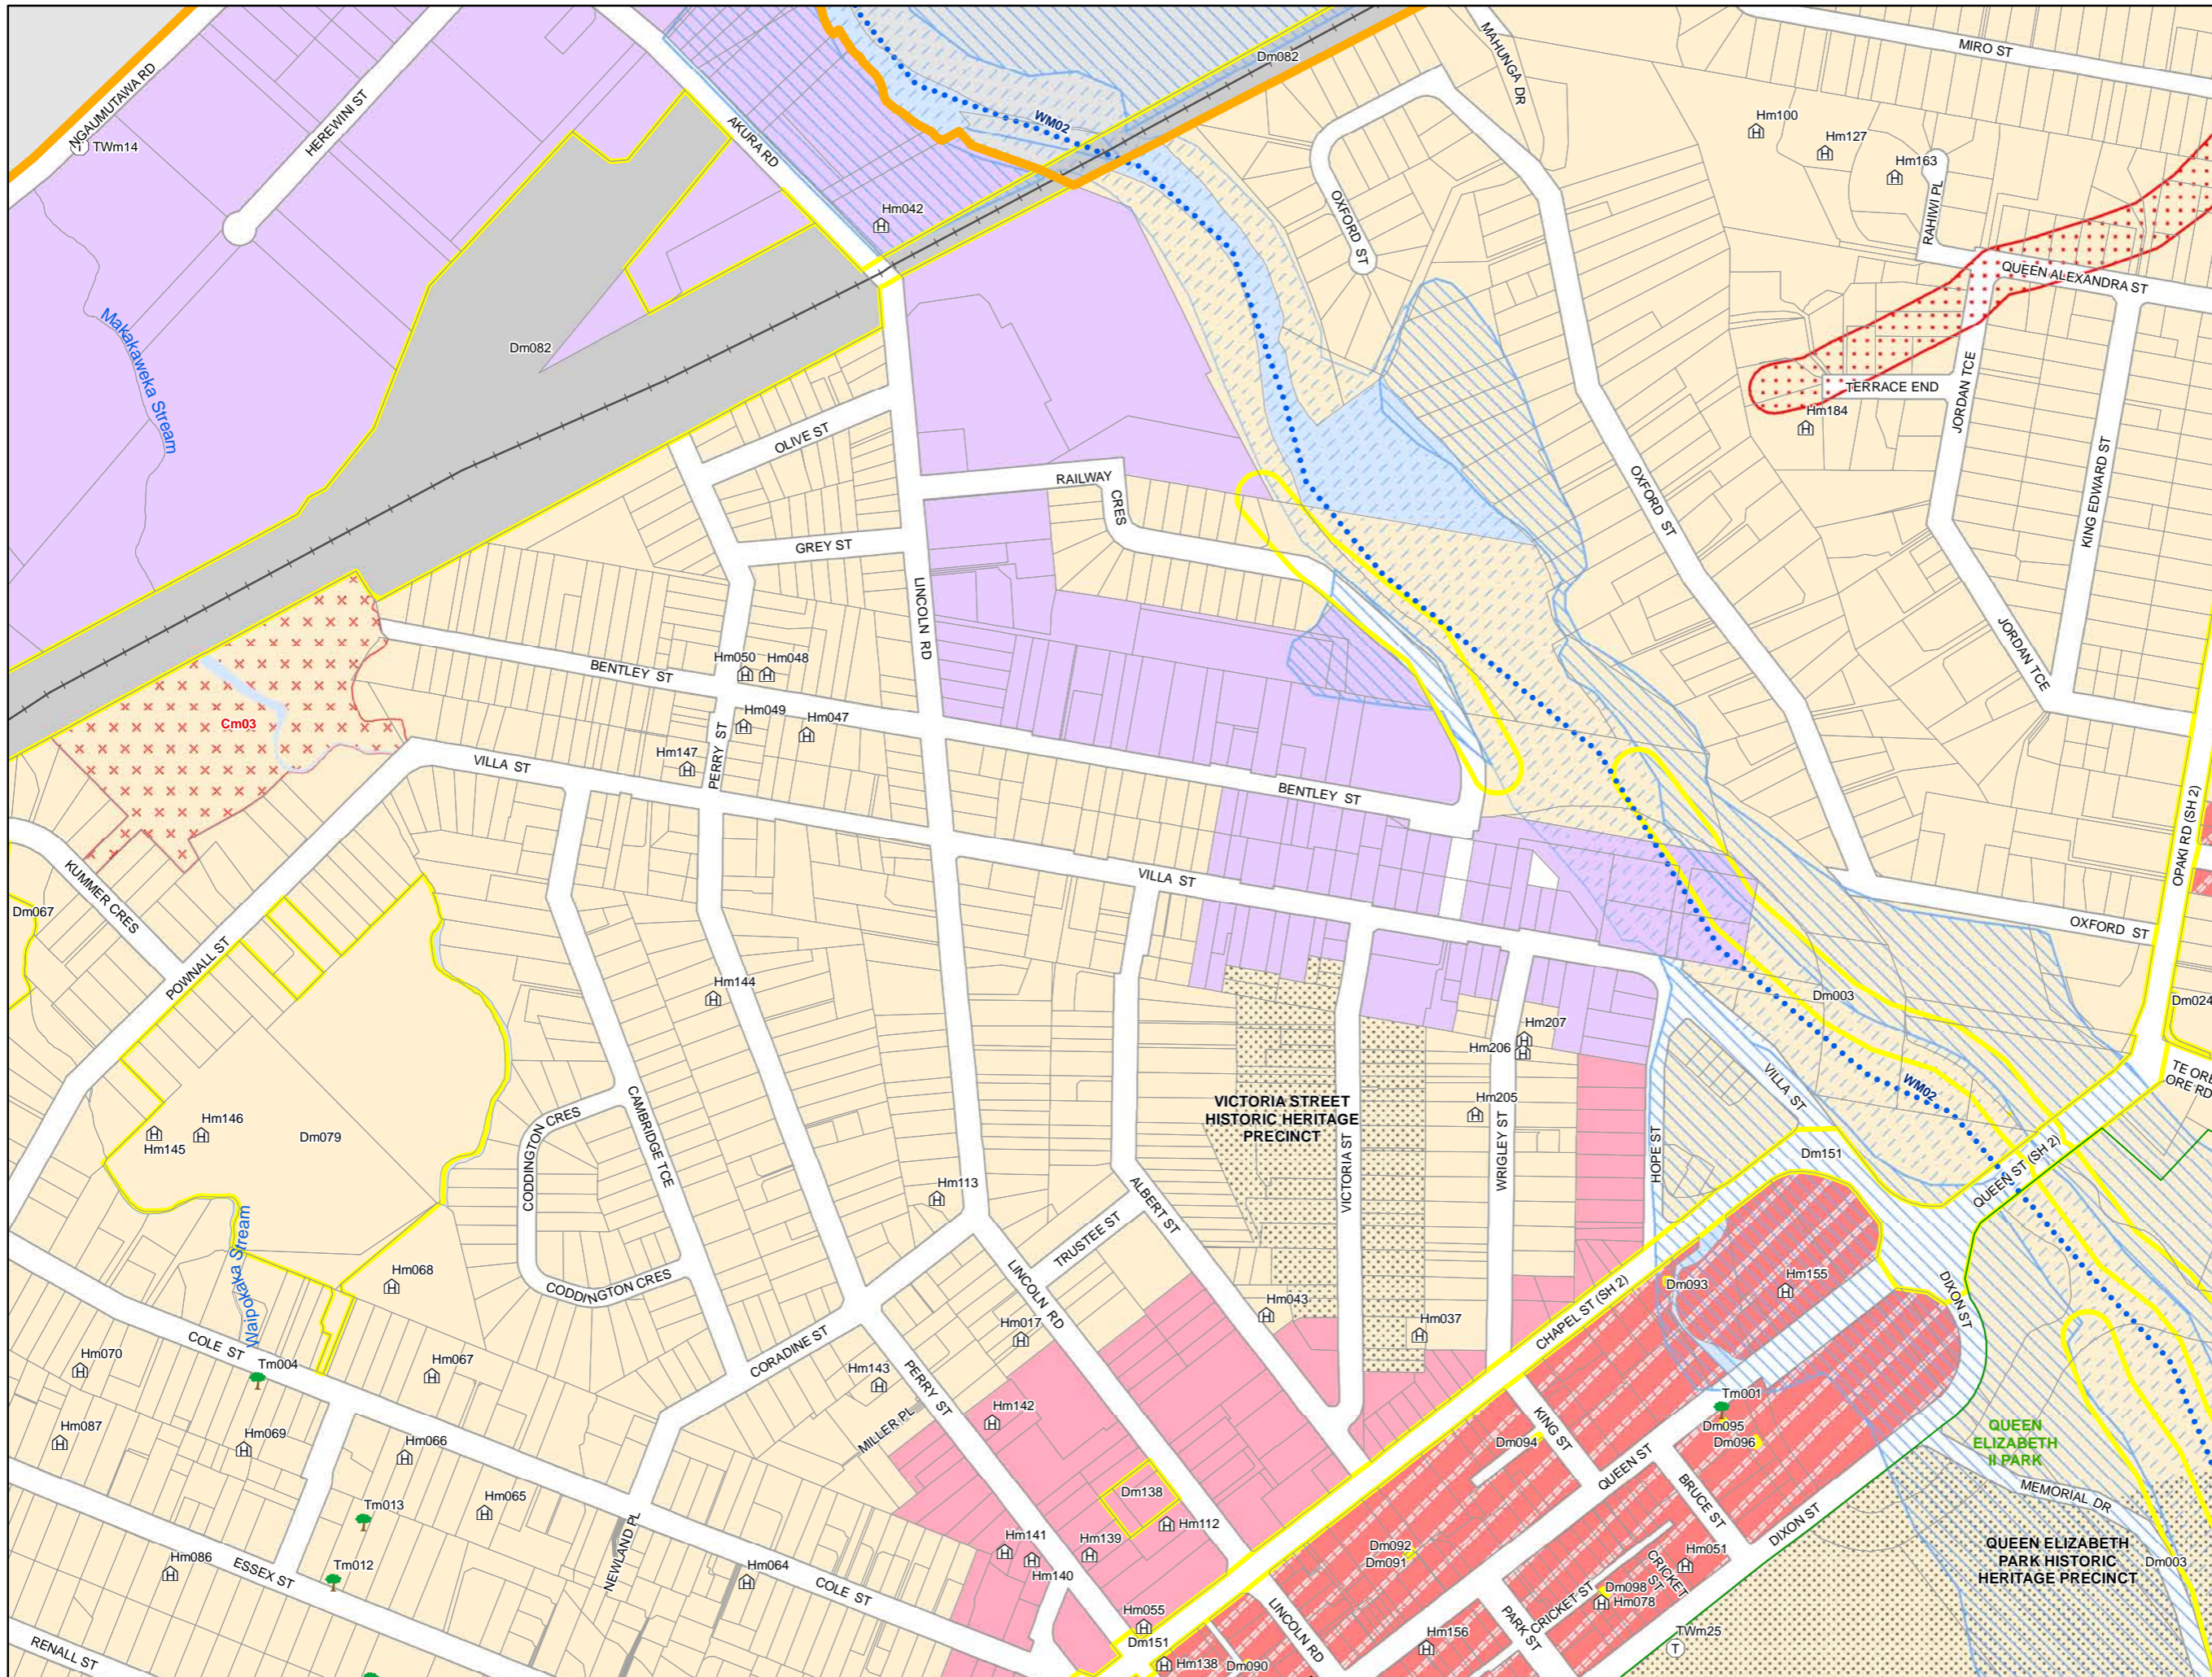

Wairarapa Combined District Plan

Masterton MASTERTON

44

SCALE 1:5,000

LOCATOR MAP

Last Amended: 25 May 2011