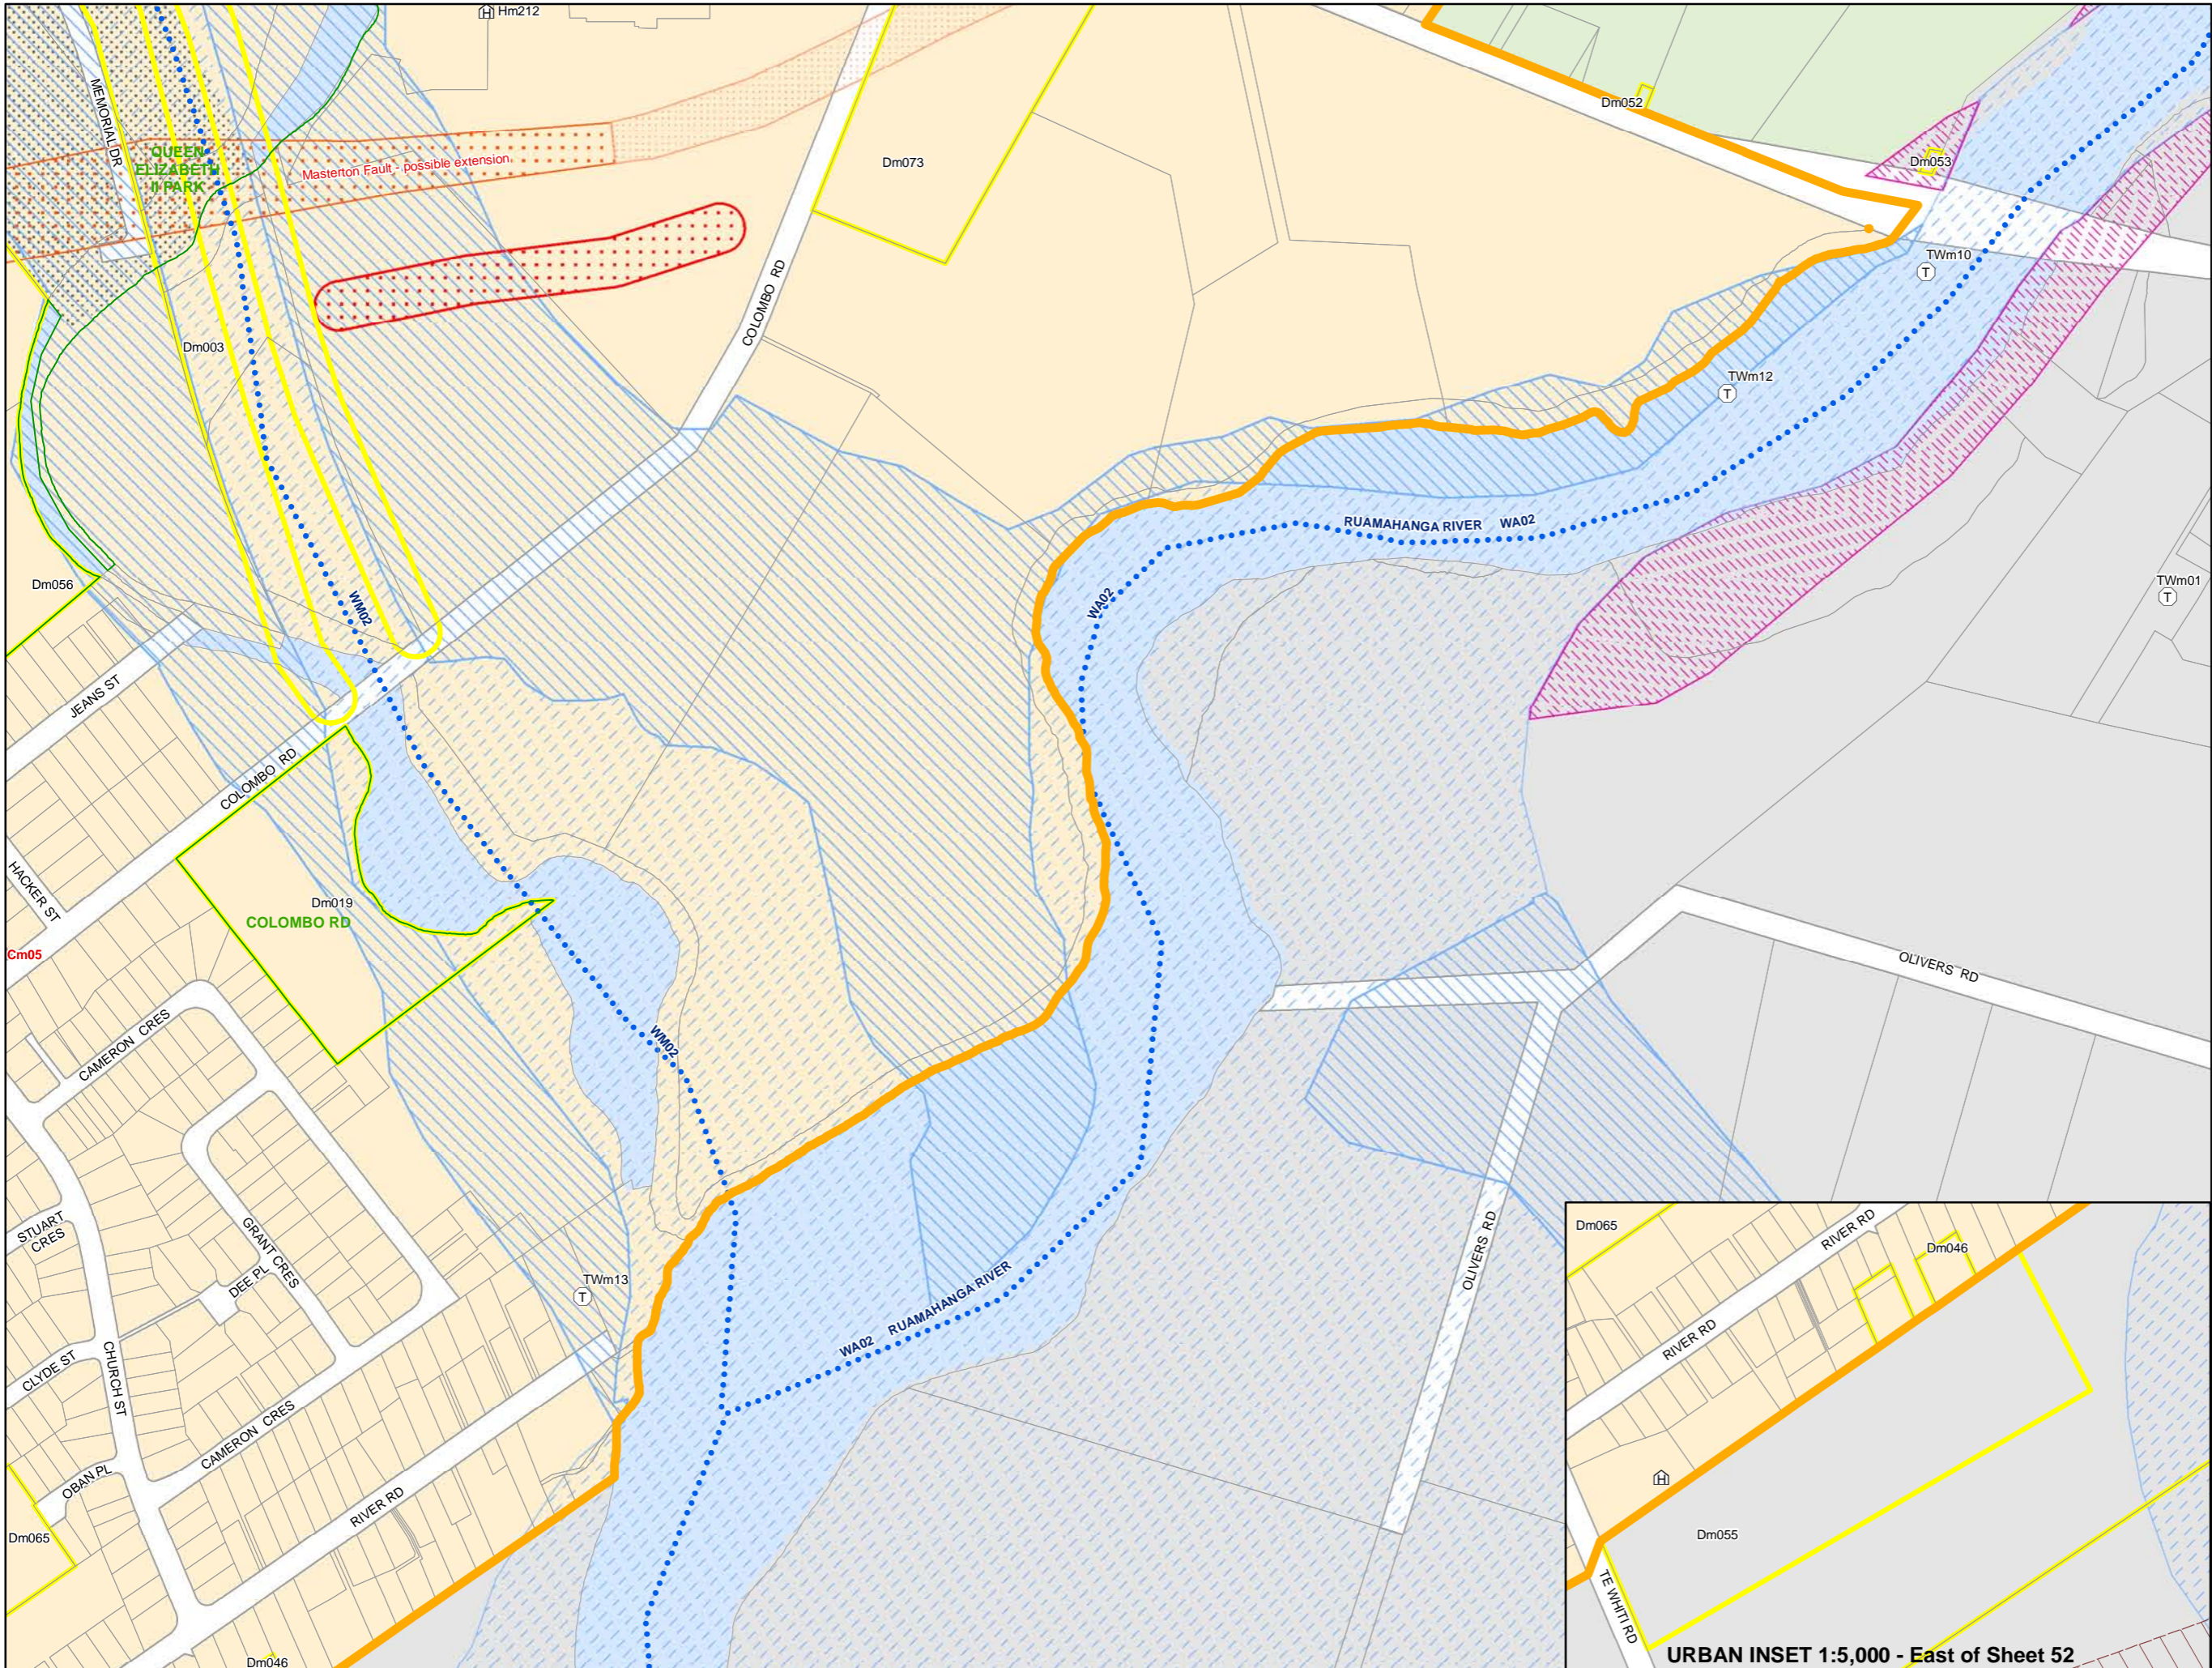

Wairarapa Combined District Plan

Masterton MASTERTON

49

SCALE 1:5,000

LOCATOR MAP

URBAN INSET 1:5,000 - East of Sheet 52

Last Amended: 25 May 2011