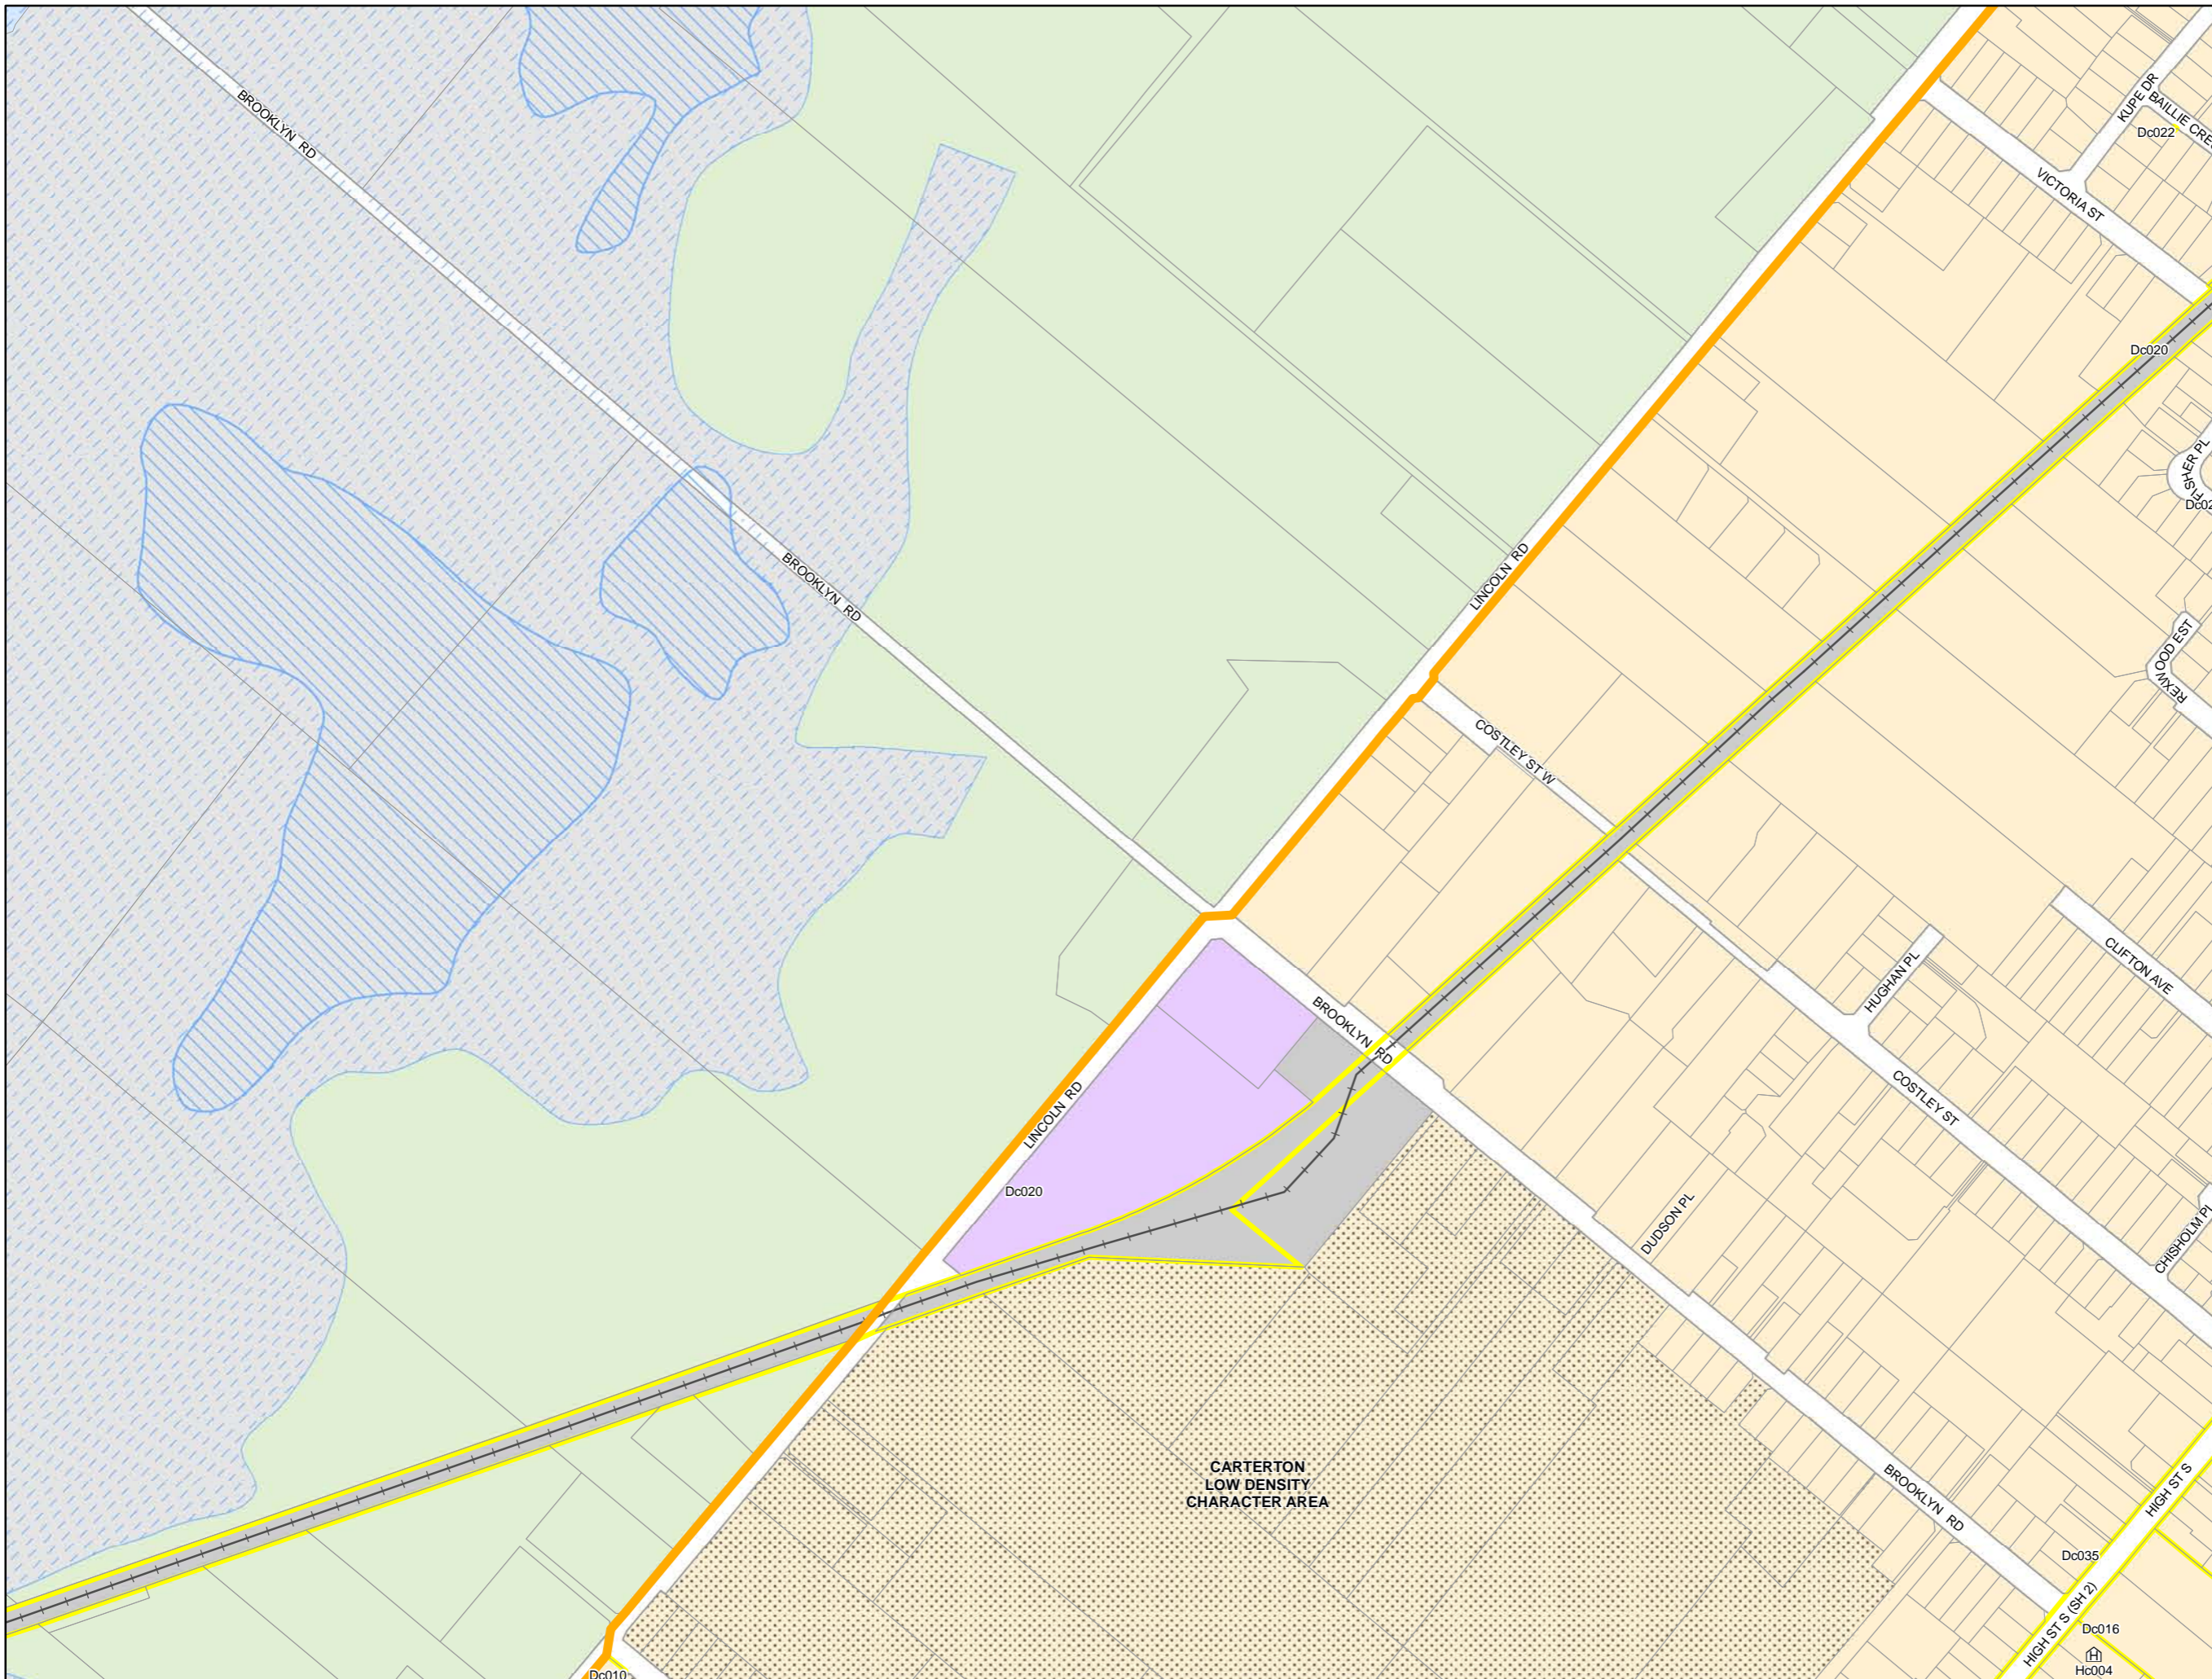

Wairarapa Combined District Plan

Carterton
CARTERTON

55

SCALE 1:5,000

LOCATOR MAP

CARTERTON
LOW DENSITY
CHARACTER AREA