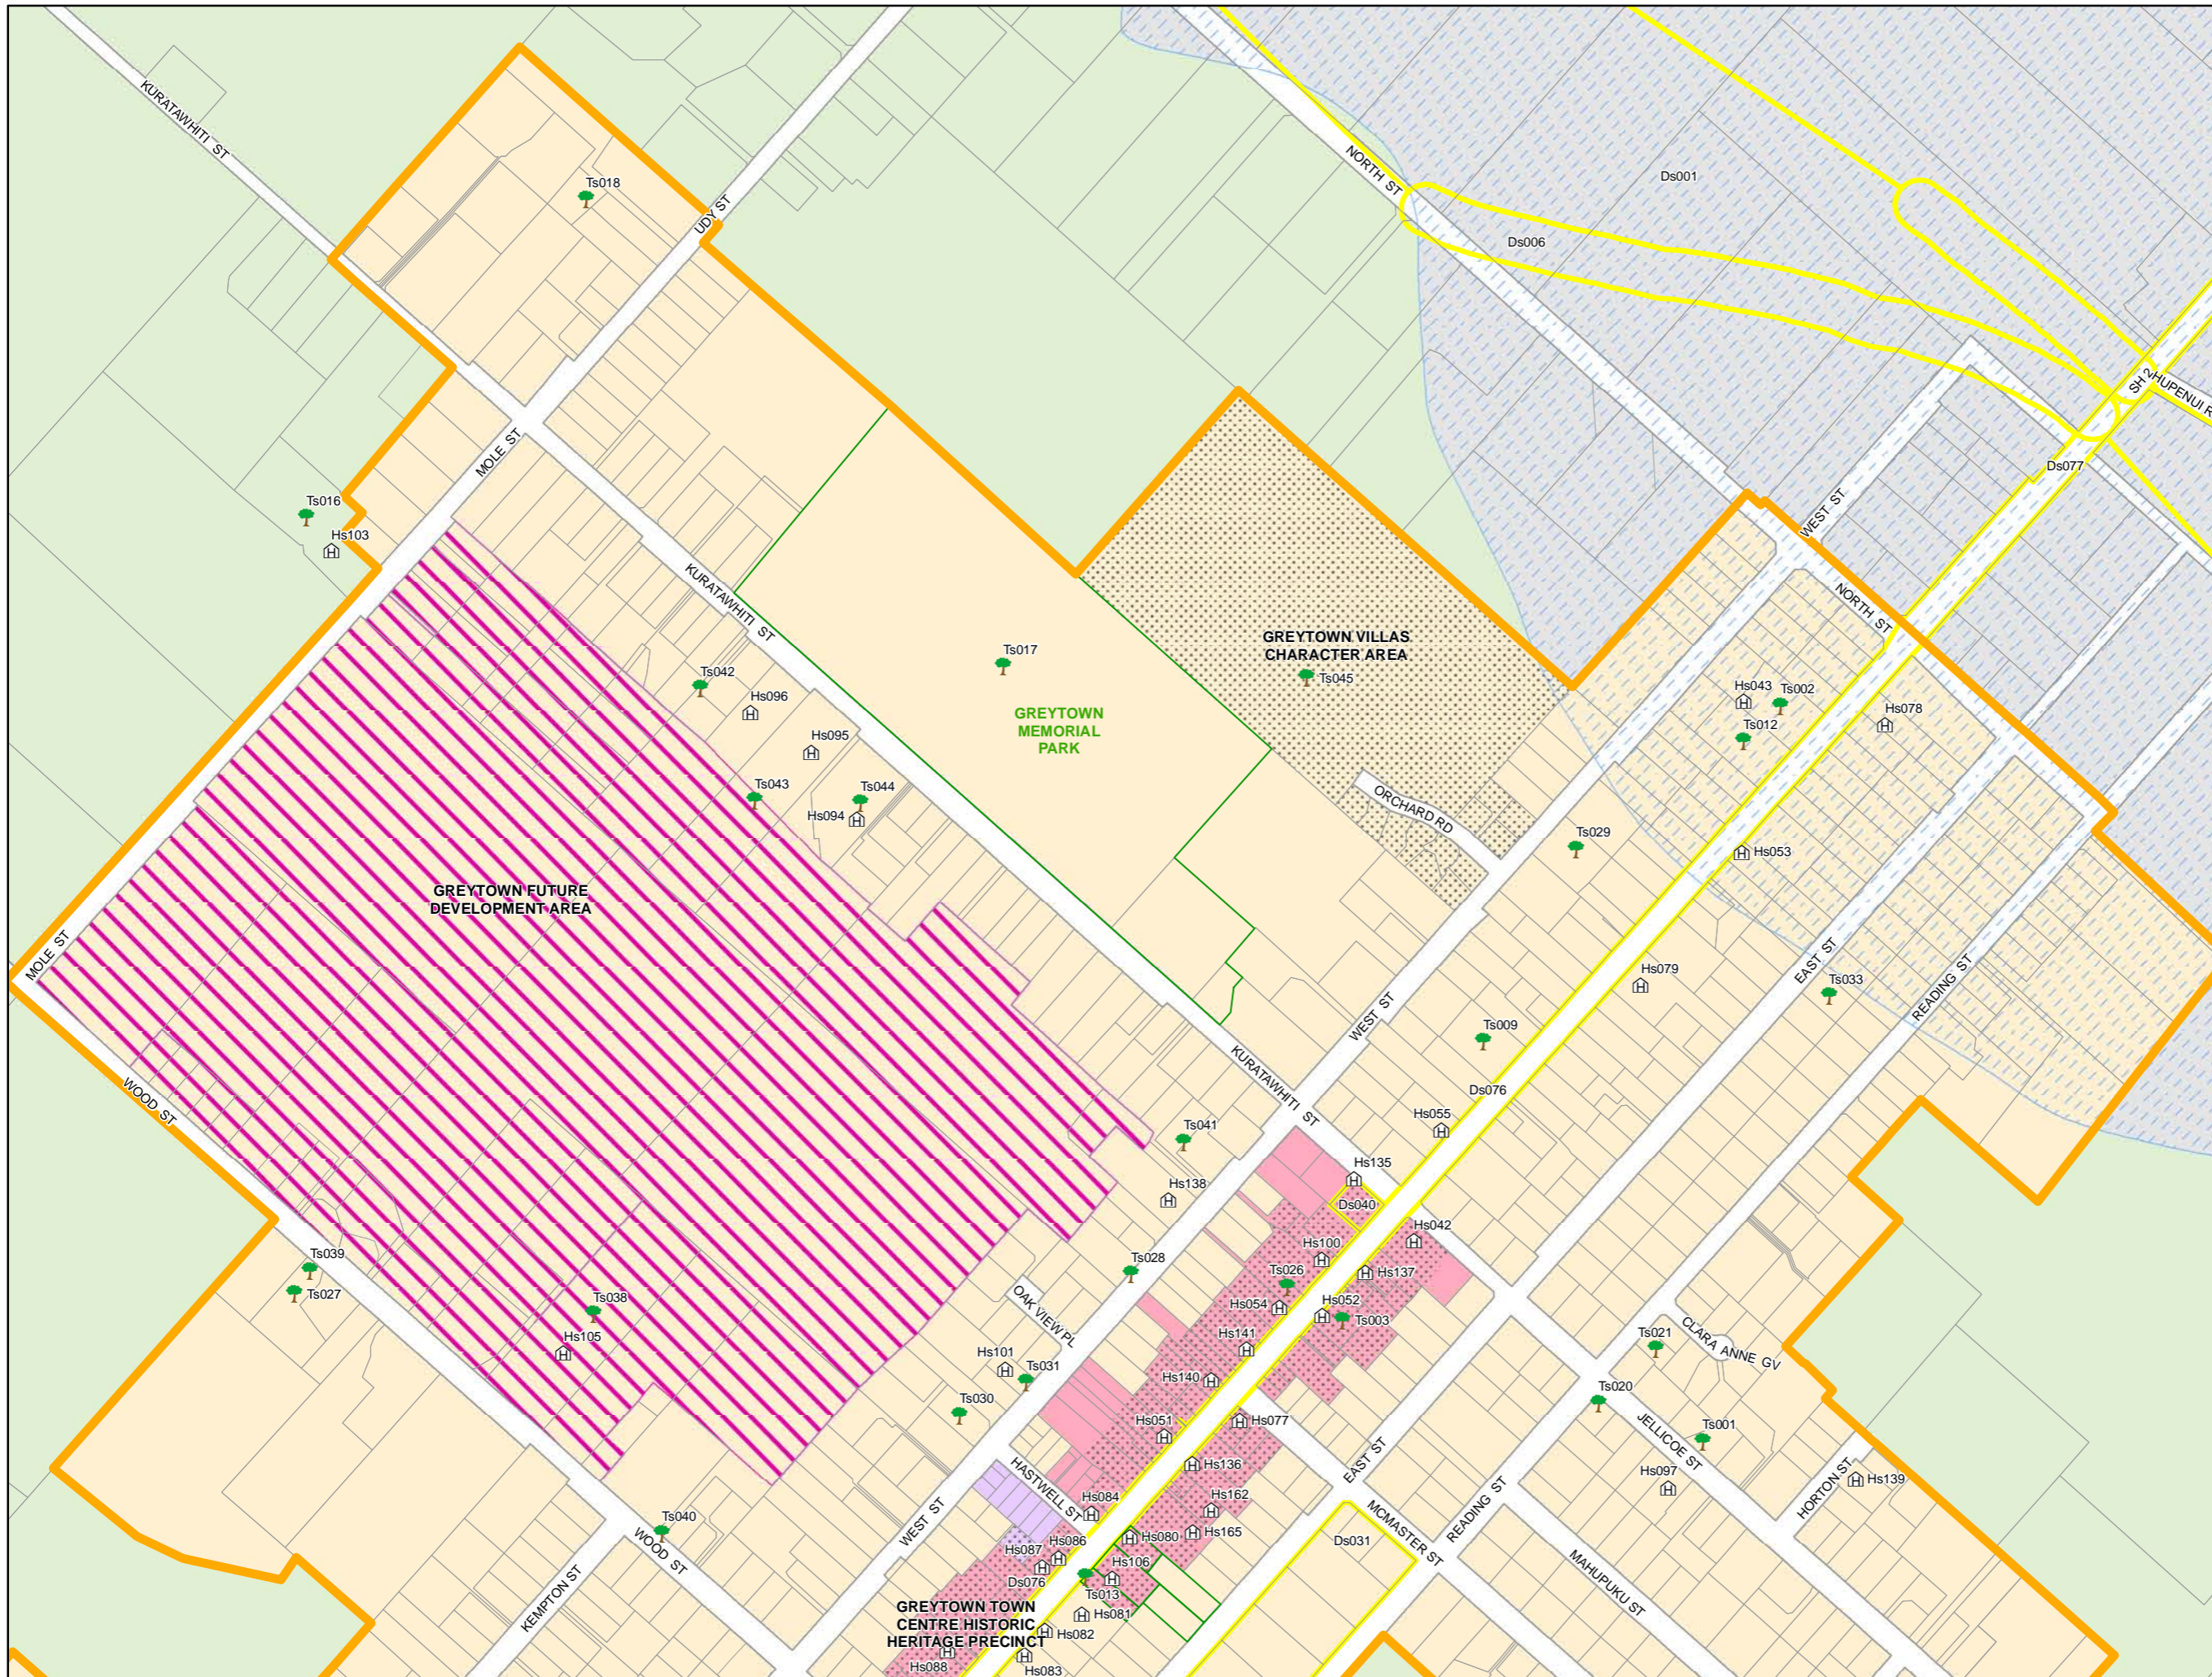

Wairarapa Combined District Plan

South Wairarapa GREYTOWN

59

SCALE 1:5,000

LOCATOR MAP

Last Amended: 25 May 2011