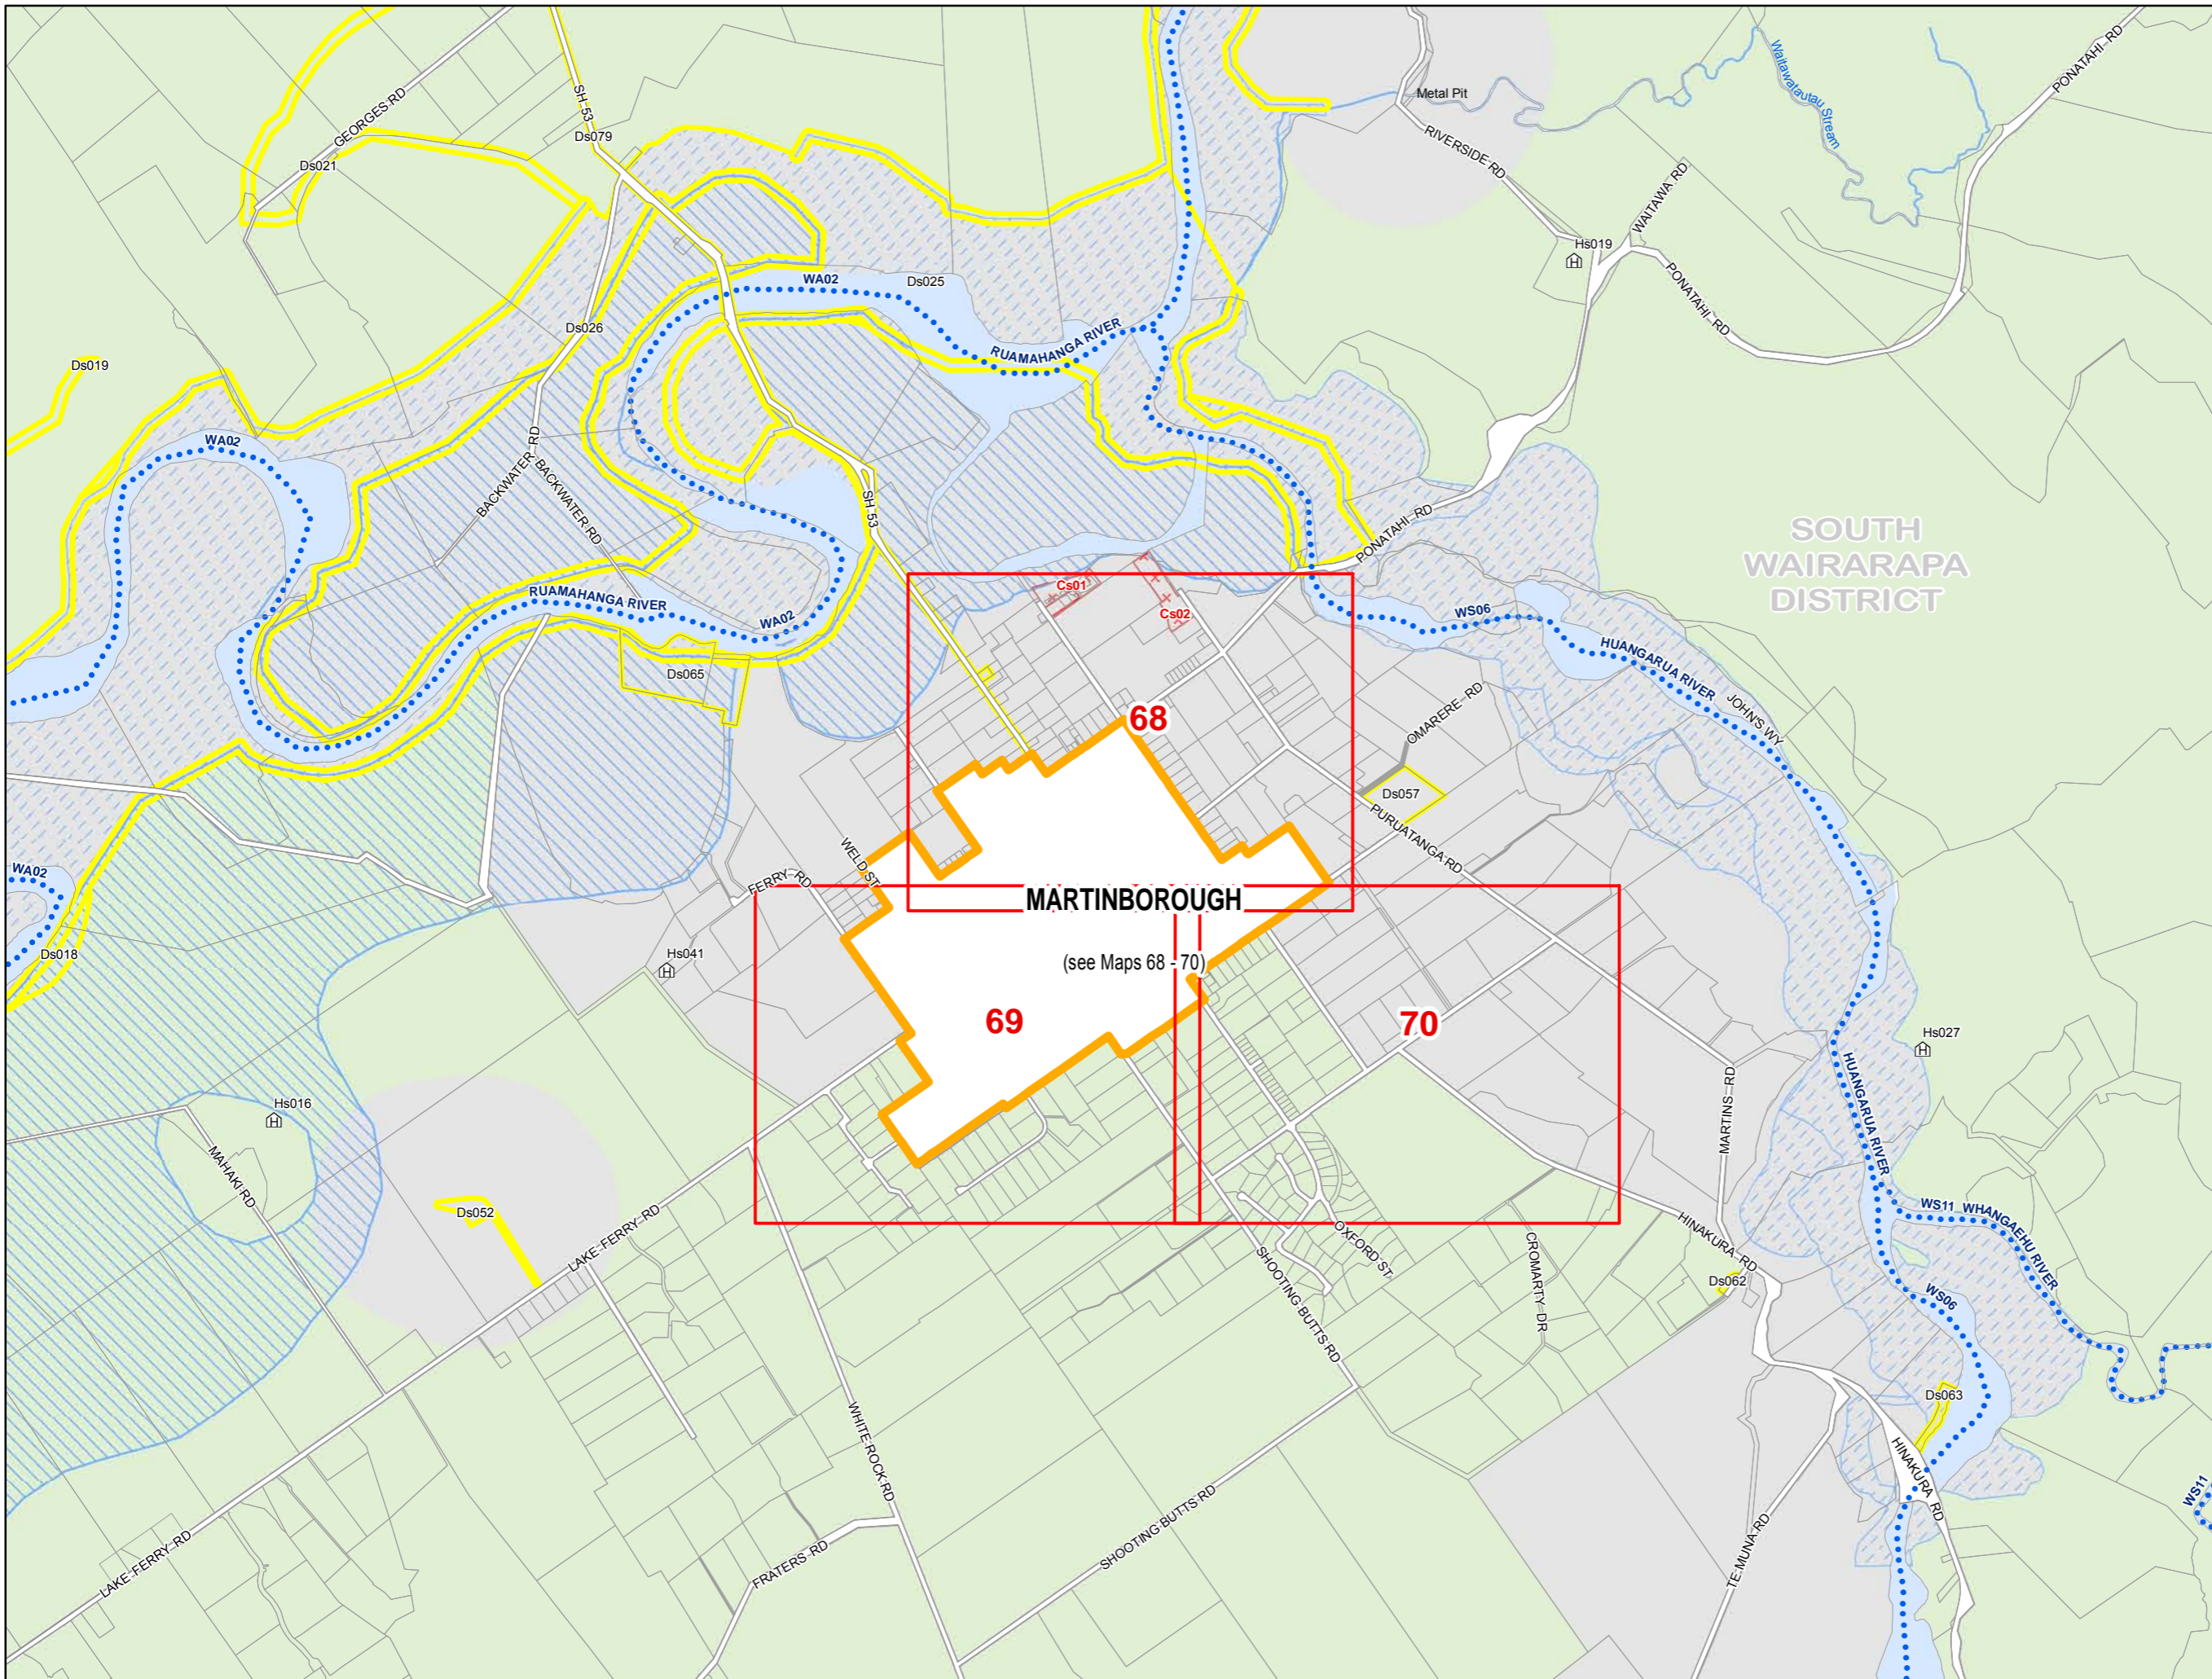

Wairarapa Combined District Plan

South Wairarapa
MARTINBOROUGH

67

SCALE 1:25,000

LOCATOR MAP

MARTINBOROUGH

(see Maps 68 - 70)

69

68

70