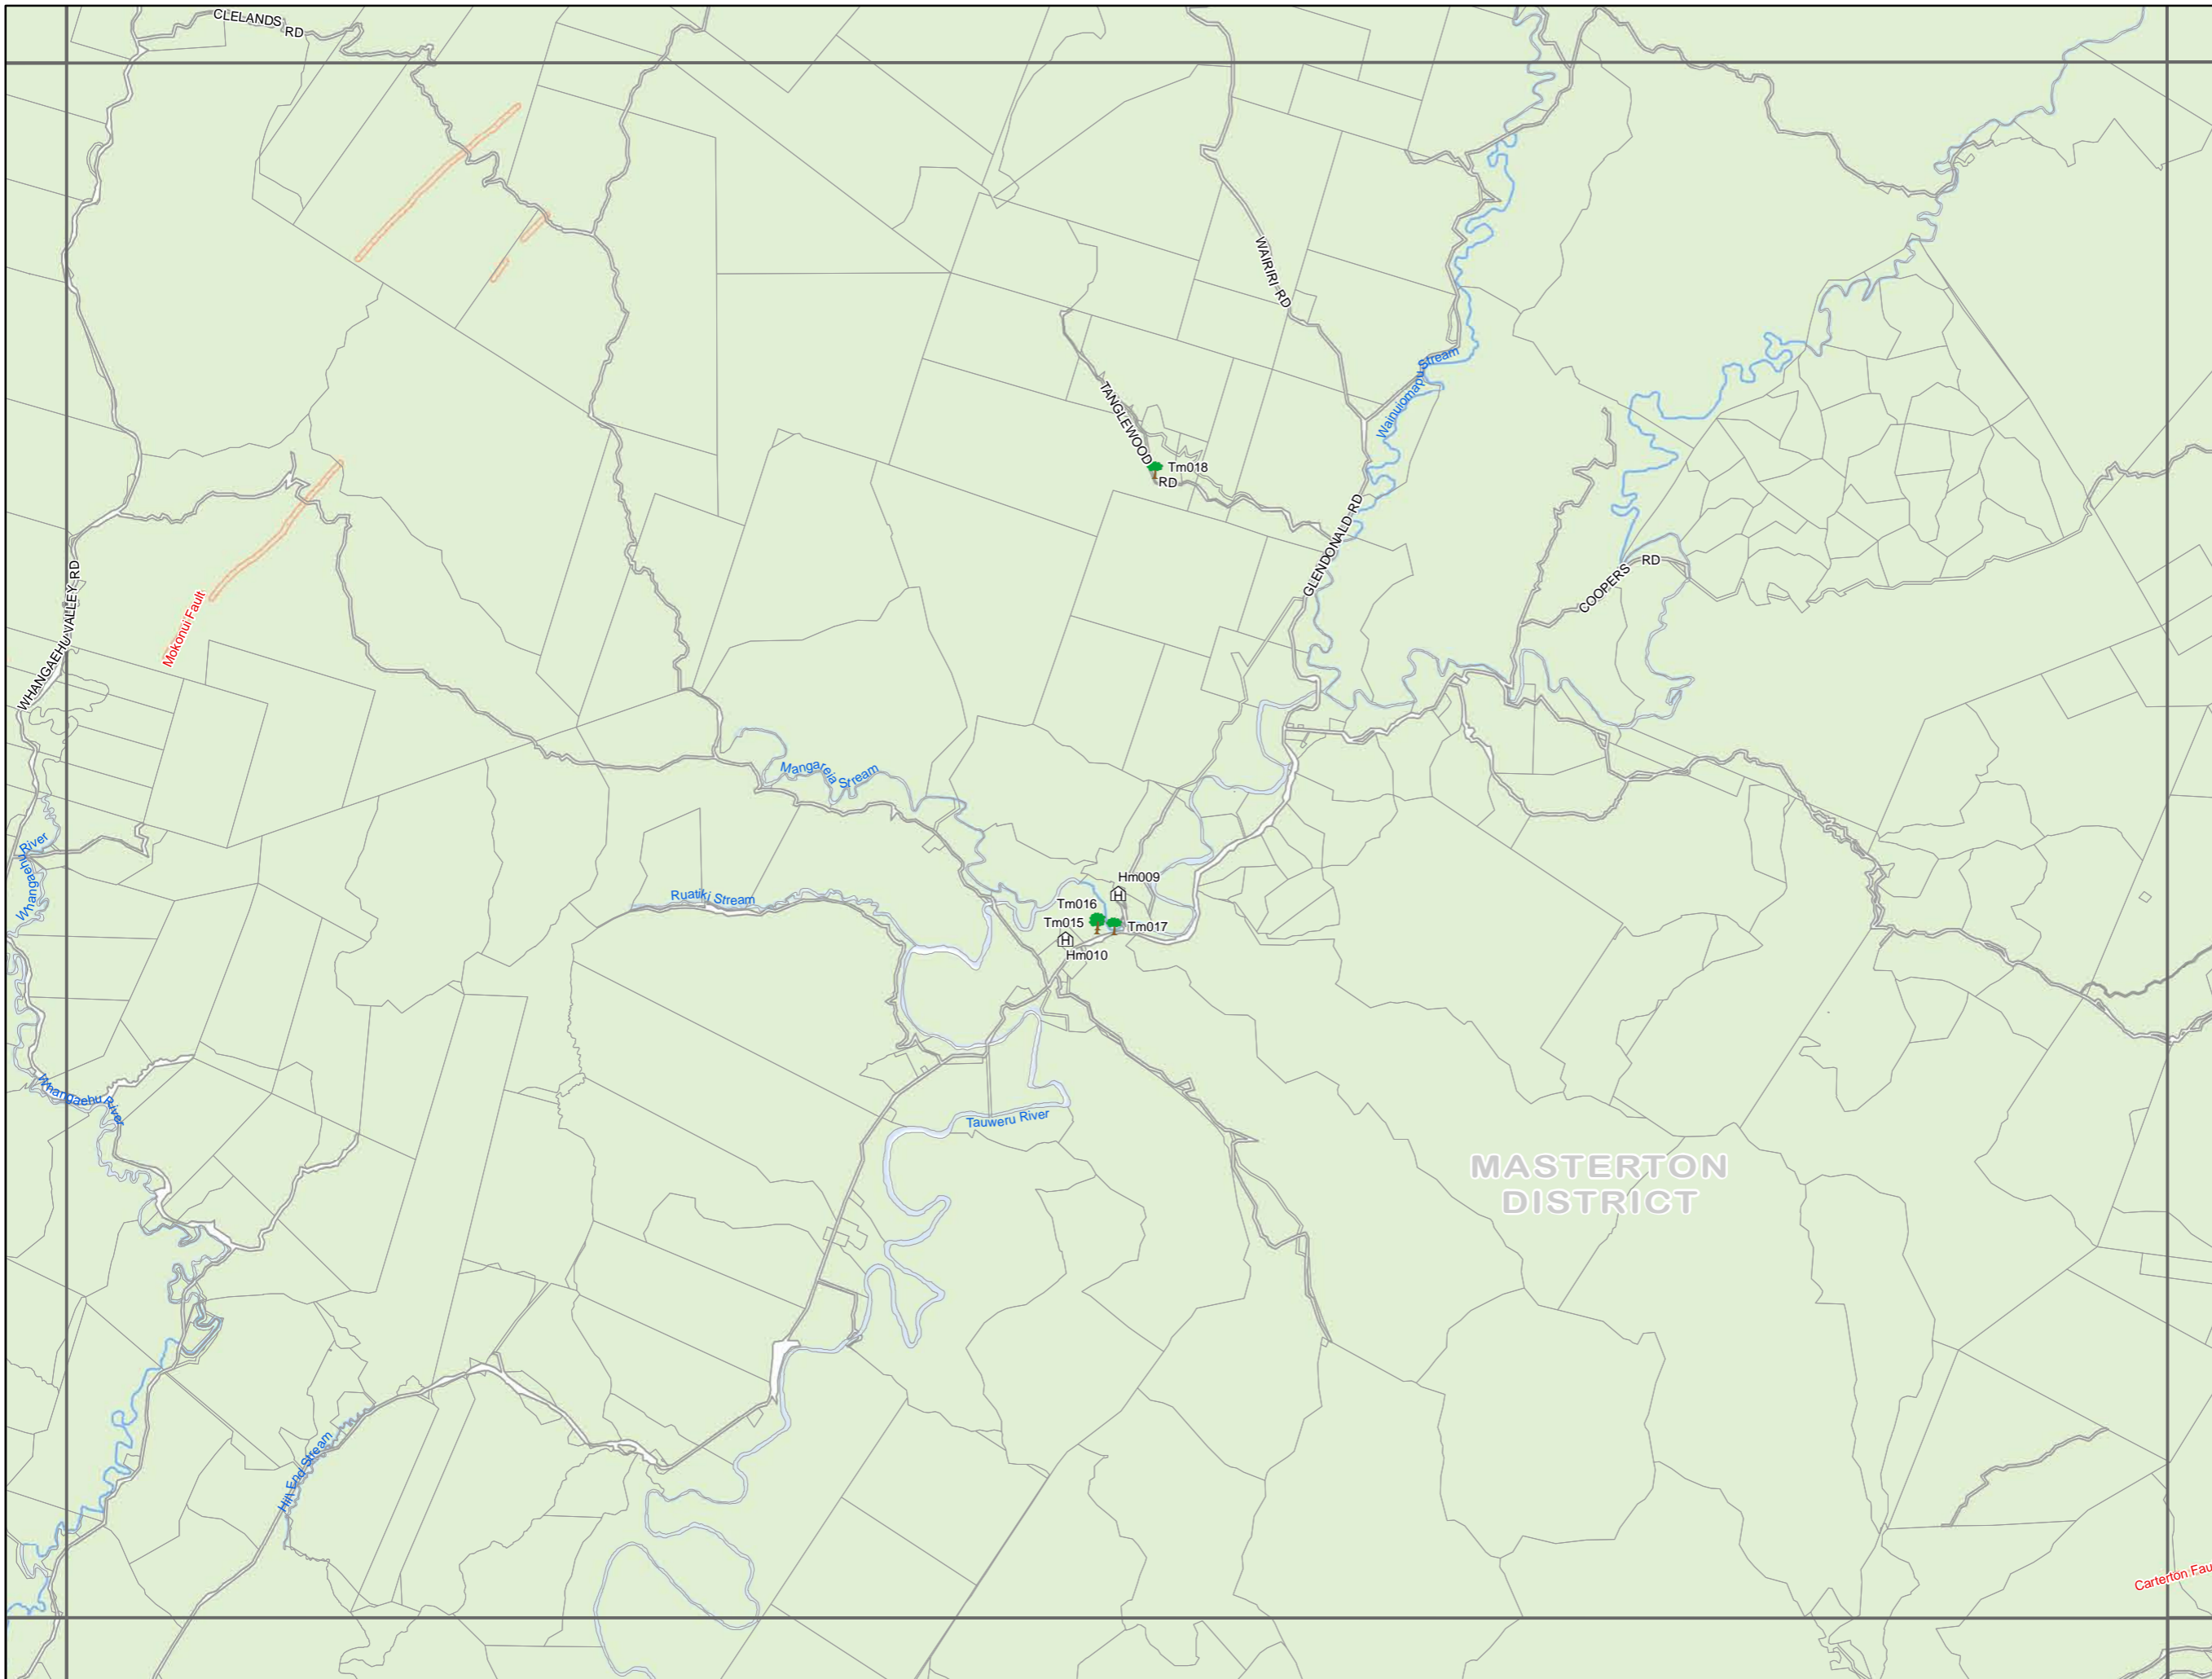

Wairarapa Combined District Plan

Masterton

9

SCALE 1:50,000

LOCATOR MAP

Carterton Fault