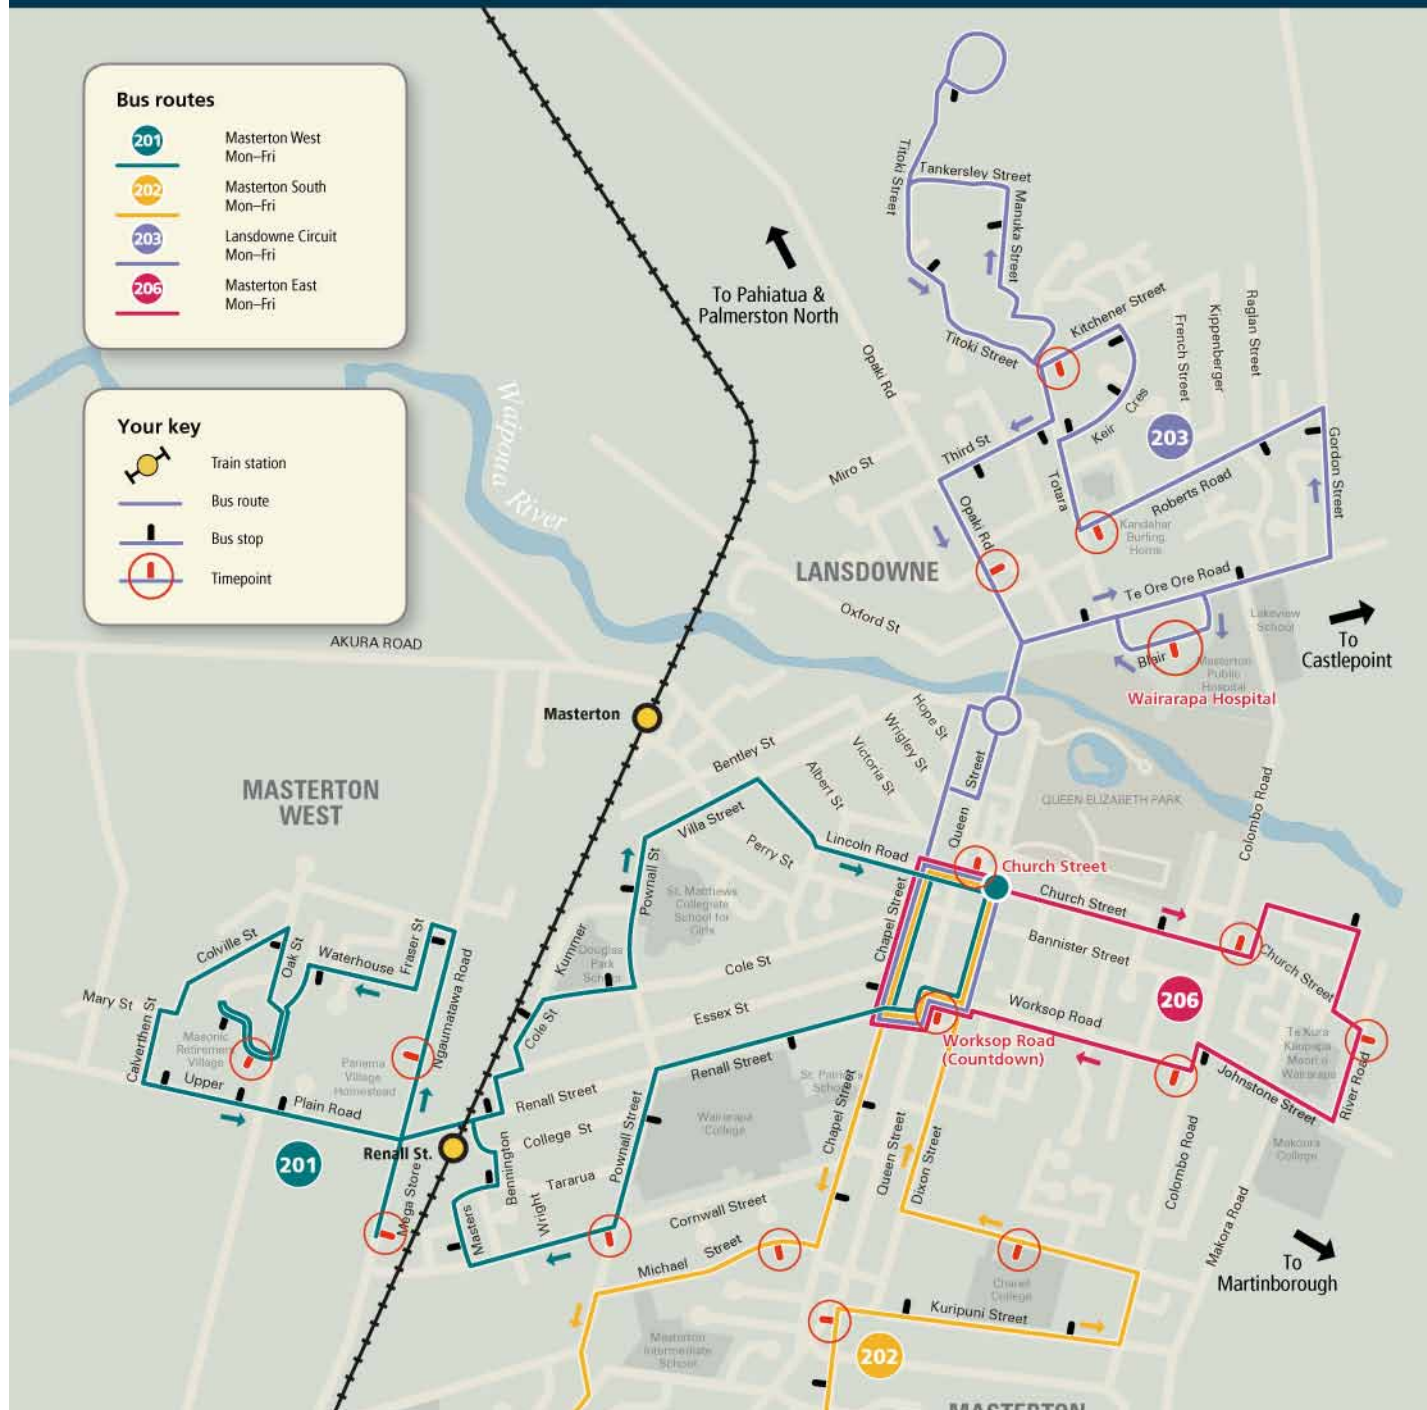

Masterton

+ No services on weekends and Public Holidays

202 Masterton South

Monday to Friday⁺	AM	PM	
Masterton – Church Street	9.00	10.45	1.15
Worksop Road (Countdown)	9.02	10.47	1.17
Michael Street at Chapel Street	9.04	10.49	1.19
York Street	9.06	10.51	1.21
High Street at Manchester Street	9.10	10.55	1.25
Vivian Street	9.12	10.57	1.27
South Road at Kuripuni Street	9.14	10.59	1.29
Herbert Street at Chanel College	9.16	11.01	1.31
Worksop Road (Countdown)	9.20	11.05	1.35
Masterton – Church Street	9.25	11.10	1.40

201 Masterton West

Monday to Friday⁺	AM	PM	
Masterton – Church Street	9.25	11.40	1.45
Worksop Road (Countdown)	9.27	11.42	1.47
Pownall Street at Cornwall Street	9.29	11.44	1.49
Panama Village	9.33	11.48	1.53
Masonic Village	9.37	11.52	1.57
Mitre 10 Mega	9.42	11.57	2.02
Cole Street (Marae Health Centre)	9.48	12.03	2.08
Masterton – Church Street	9.55	12.10	2.15

203 Lansdowne Circuit

Monday to Friday⁺	AM	PM	
Masterton – Church Street	9.55	11.10	2.20
Worksop Road (Countdown)	9.57	11.12	2.22
Wairarapa Hospital	10.02	11.17	2.27
Kandahar – Burling Home	10.07	11.22	2.32
Kitchener Street at Totara Street	10.10	11.25	2.35
Lansdowne Village	10.15	11.30	2.40
Masterton – Church Street	10.25	11.40	2.50

206 Masterton East

Monday to Friday⁺	AM	PM	
Masterton – Church Street	10.25	12.10	3.00
Church Street at Cameron Crescent	10.27	12.12	3.02
River Road	10.29	12.14	3.04
Worksop Road at Colombo Road	10.33	12.18	3.08
Worksop Road (Countdown)	10.37	12.22	3.12
Masterton – Church Street	10.40	12.25	3.15

For information on fares see the Metlink Fares leaflet or contact Metlink