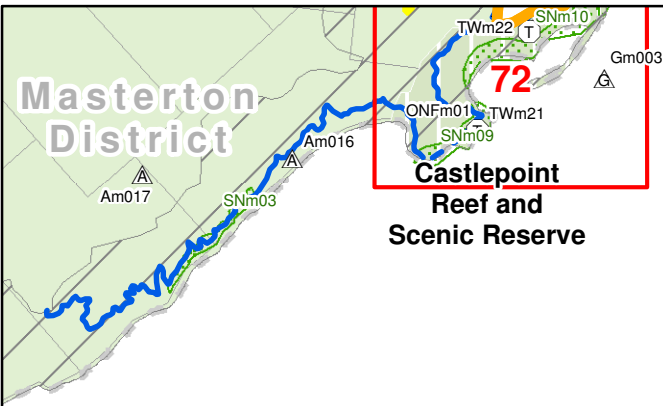

Wairarapa Combined District Plan

17

SCALE 1:50,000

LOCATOR MAP

CARTERTON DISTRICT COUNCIL

MASTERTON DISTRICT COUNCIL

SOUTH WAIRARAPA DISTRICT COUNCIL