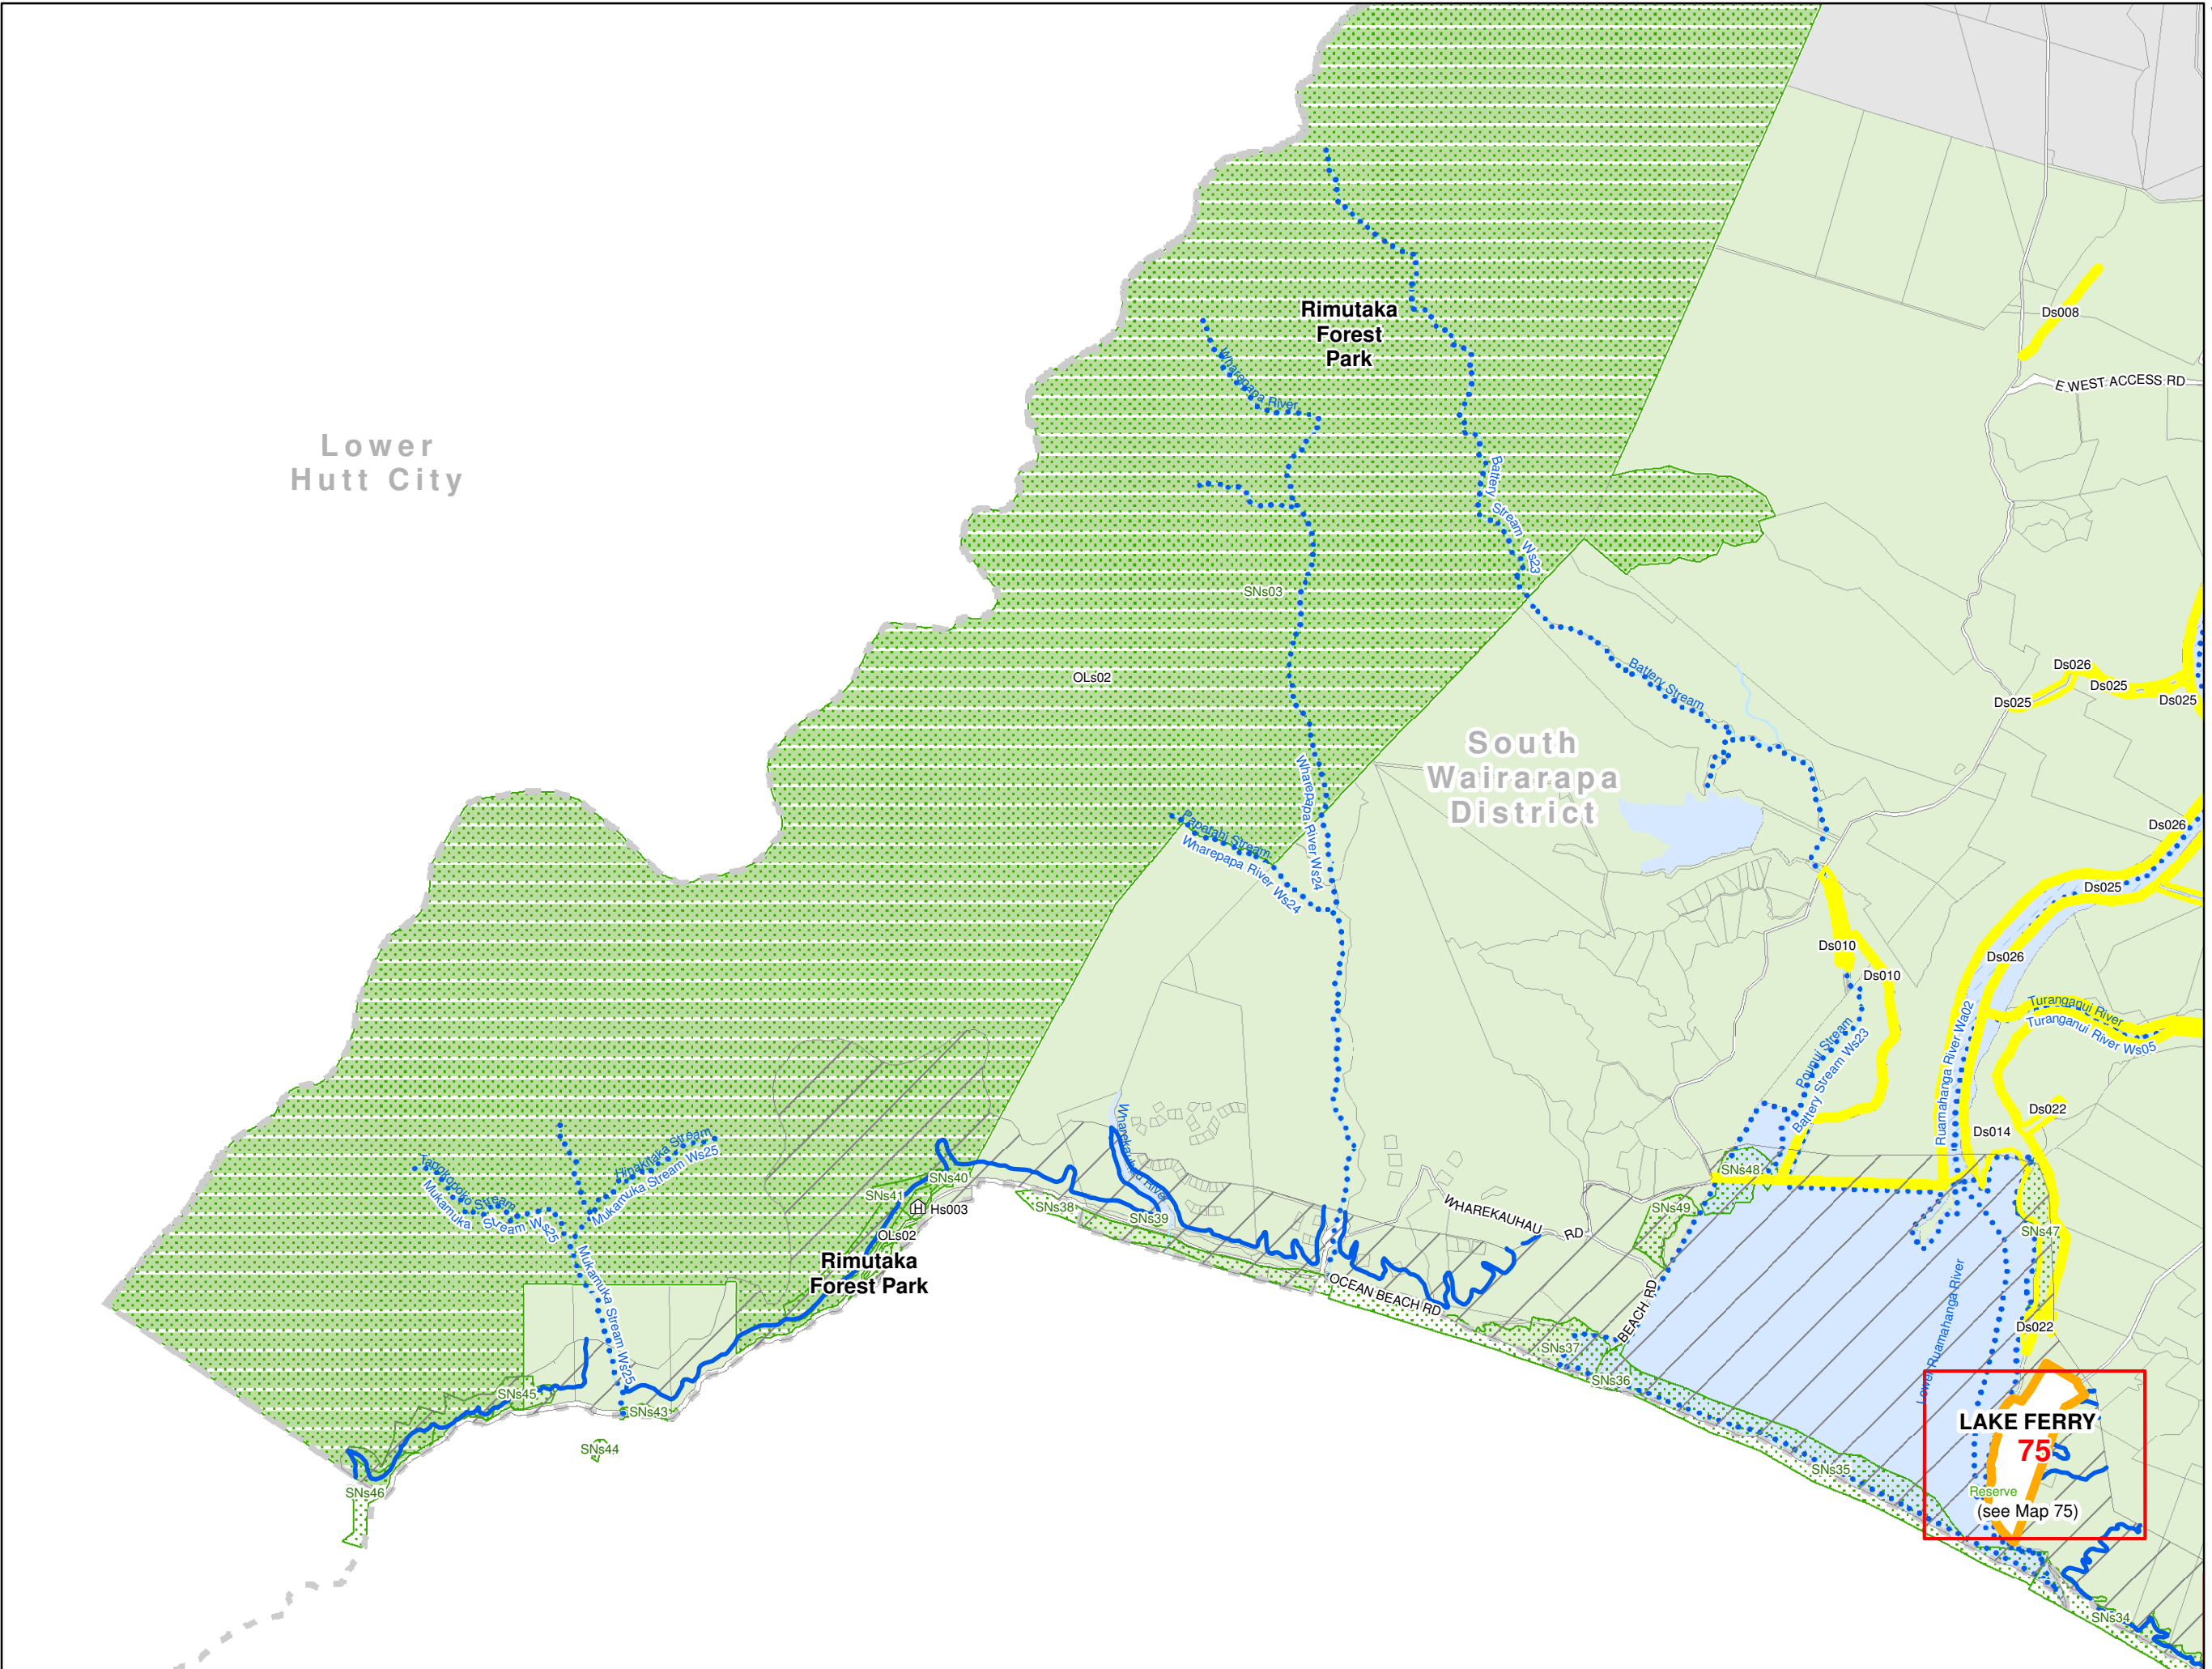

29

SCALE 1:50,000

LOCATOR MAP

Lower Hutt City

Rimutaka Forest Park

South Wairarapa District

Rimutaka Forest Park

LAKE FERRY 75 Reserve (see Map 75)