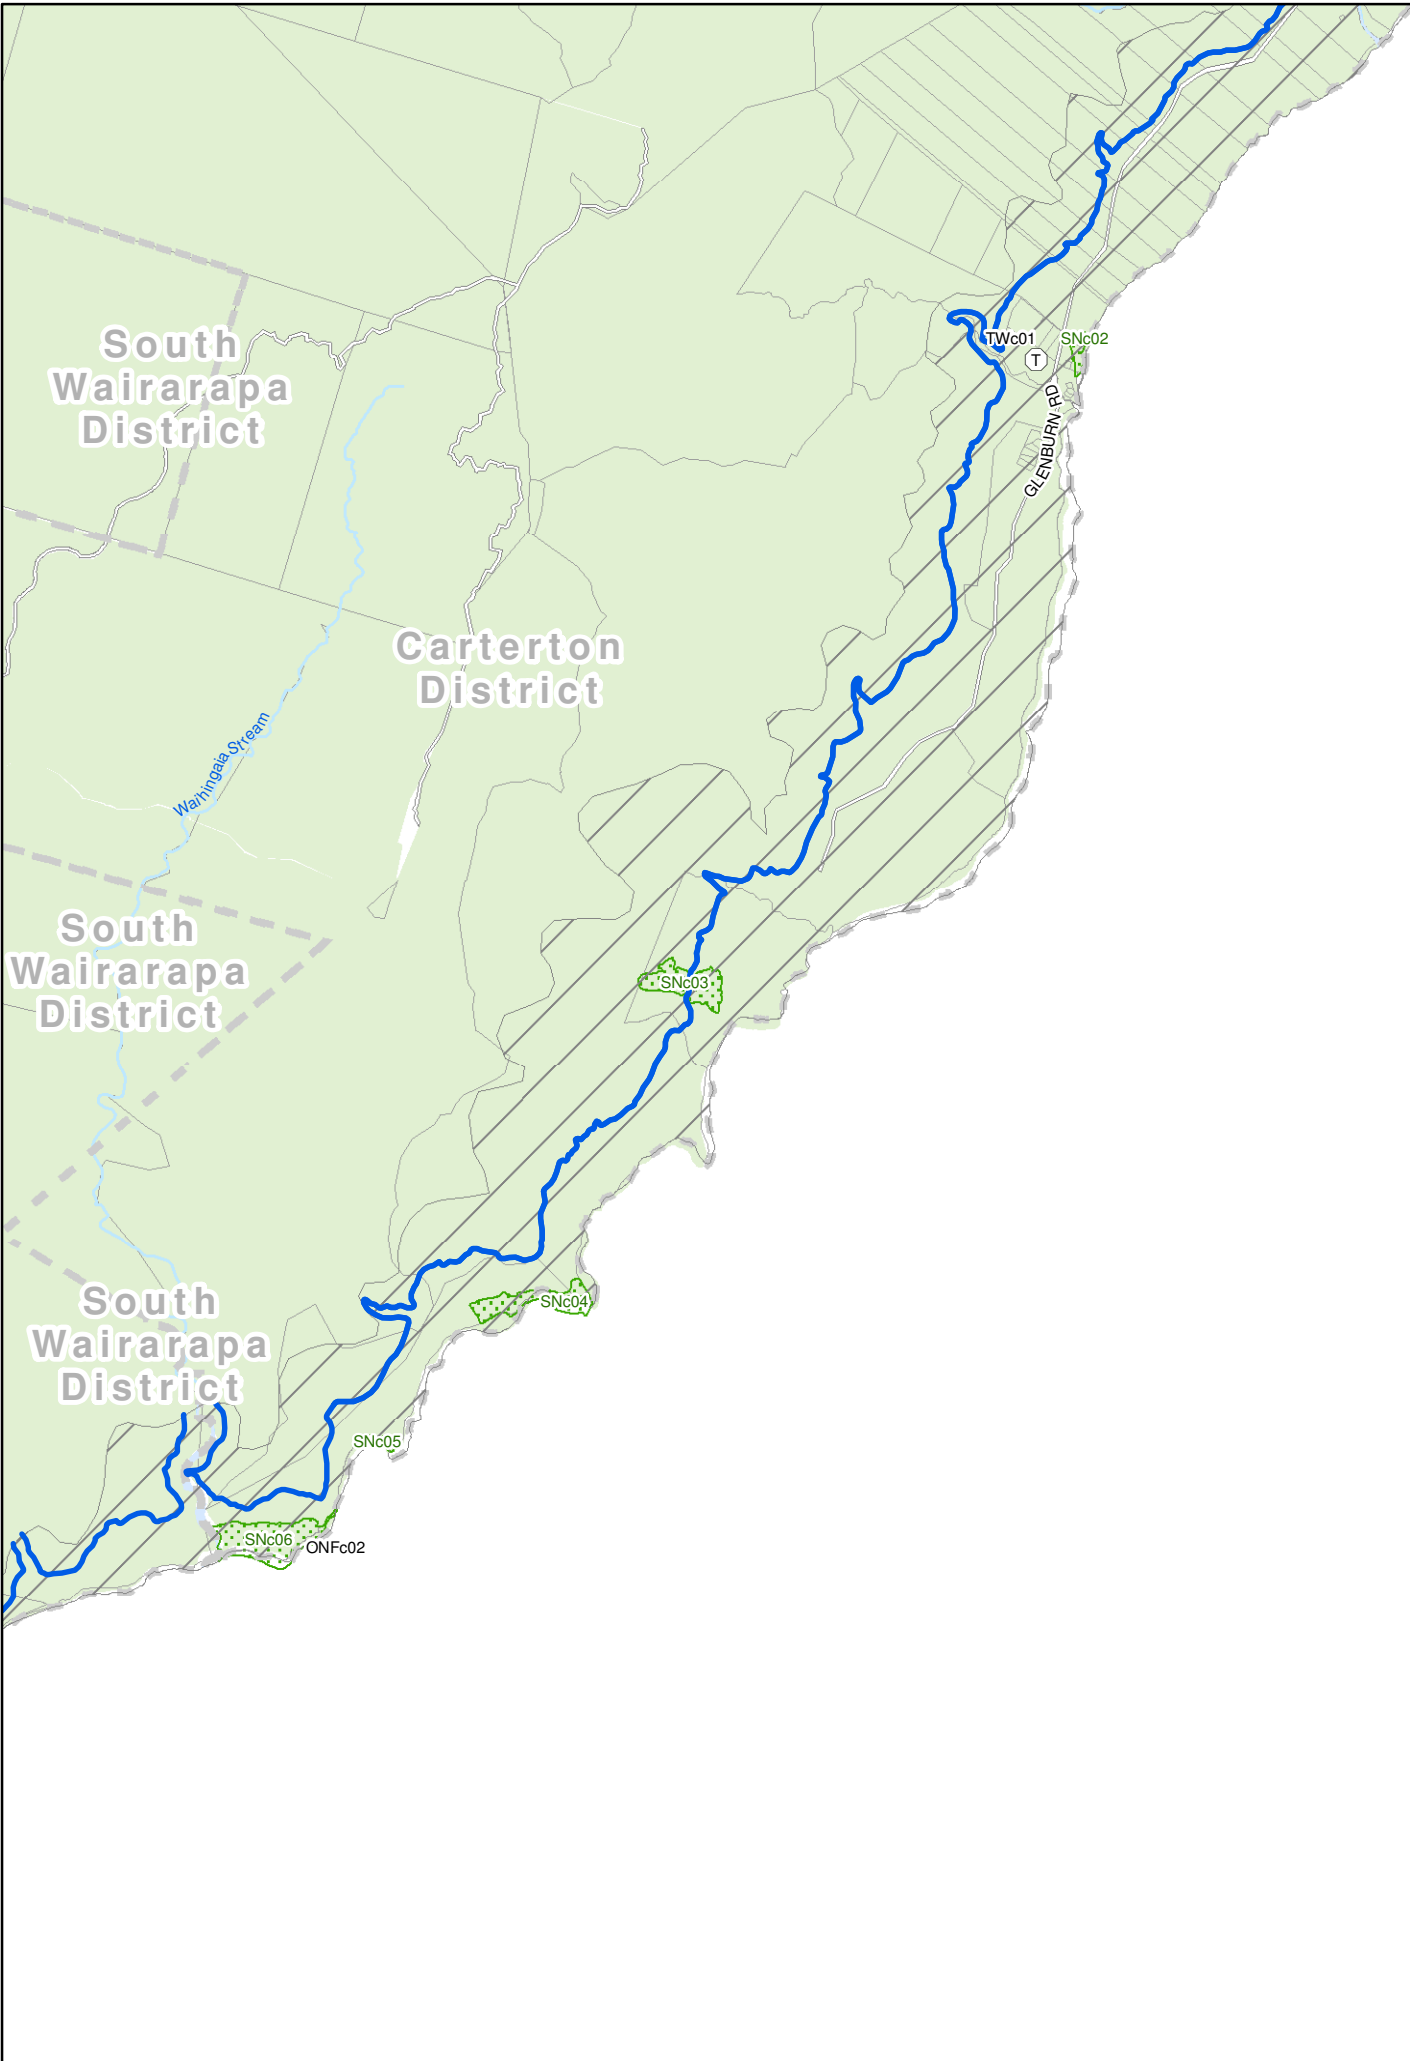

Wairarapa Combined District Plan

33

SCALE 1:50,000

LOCATOR MAP