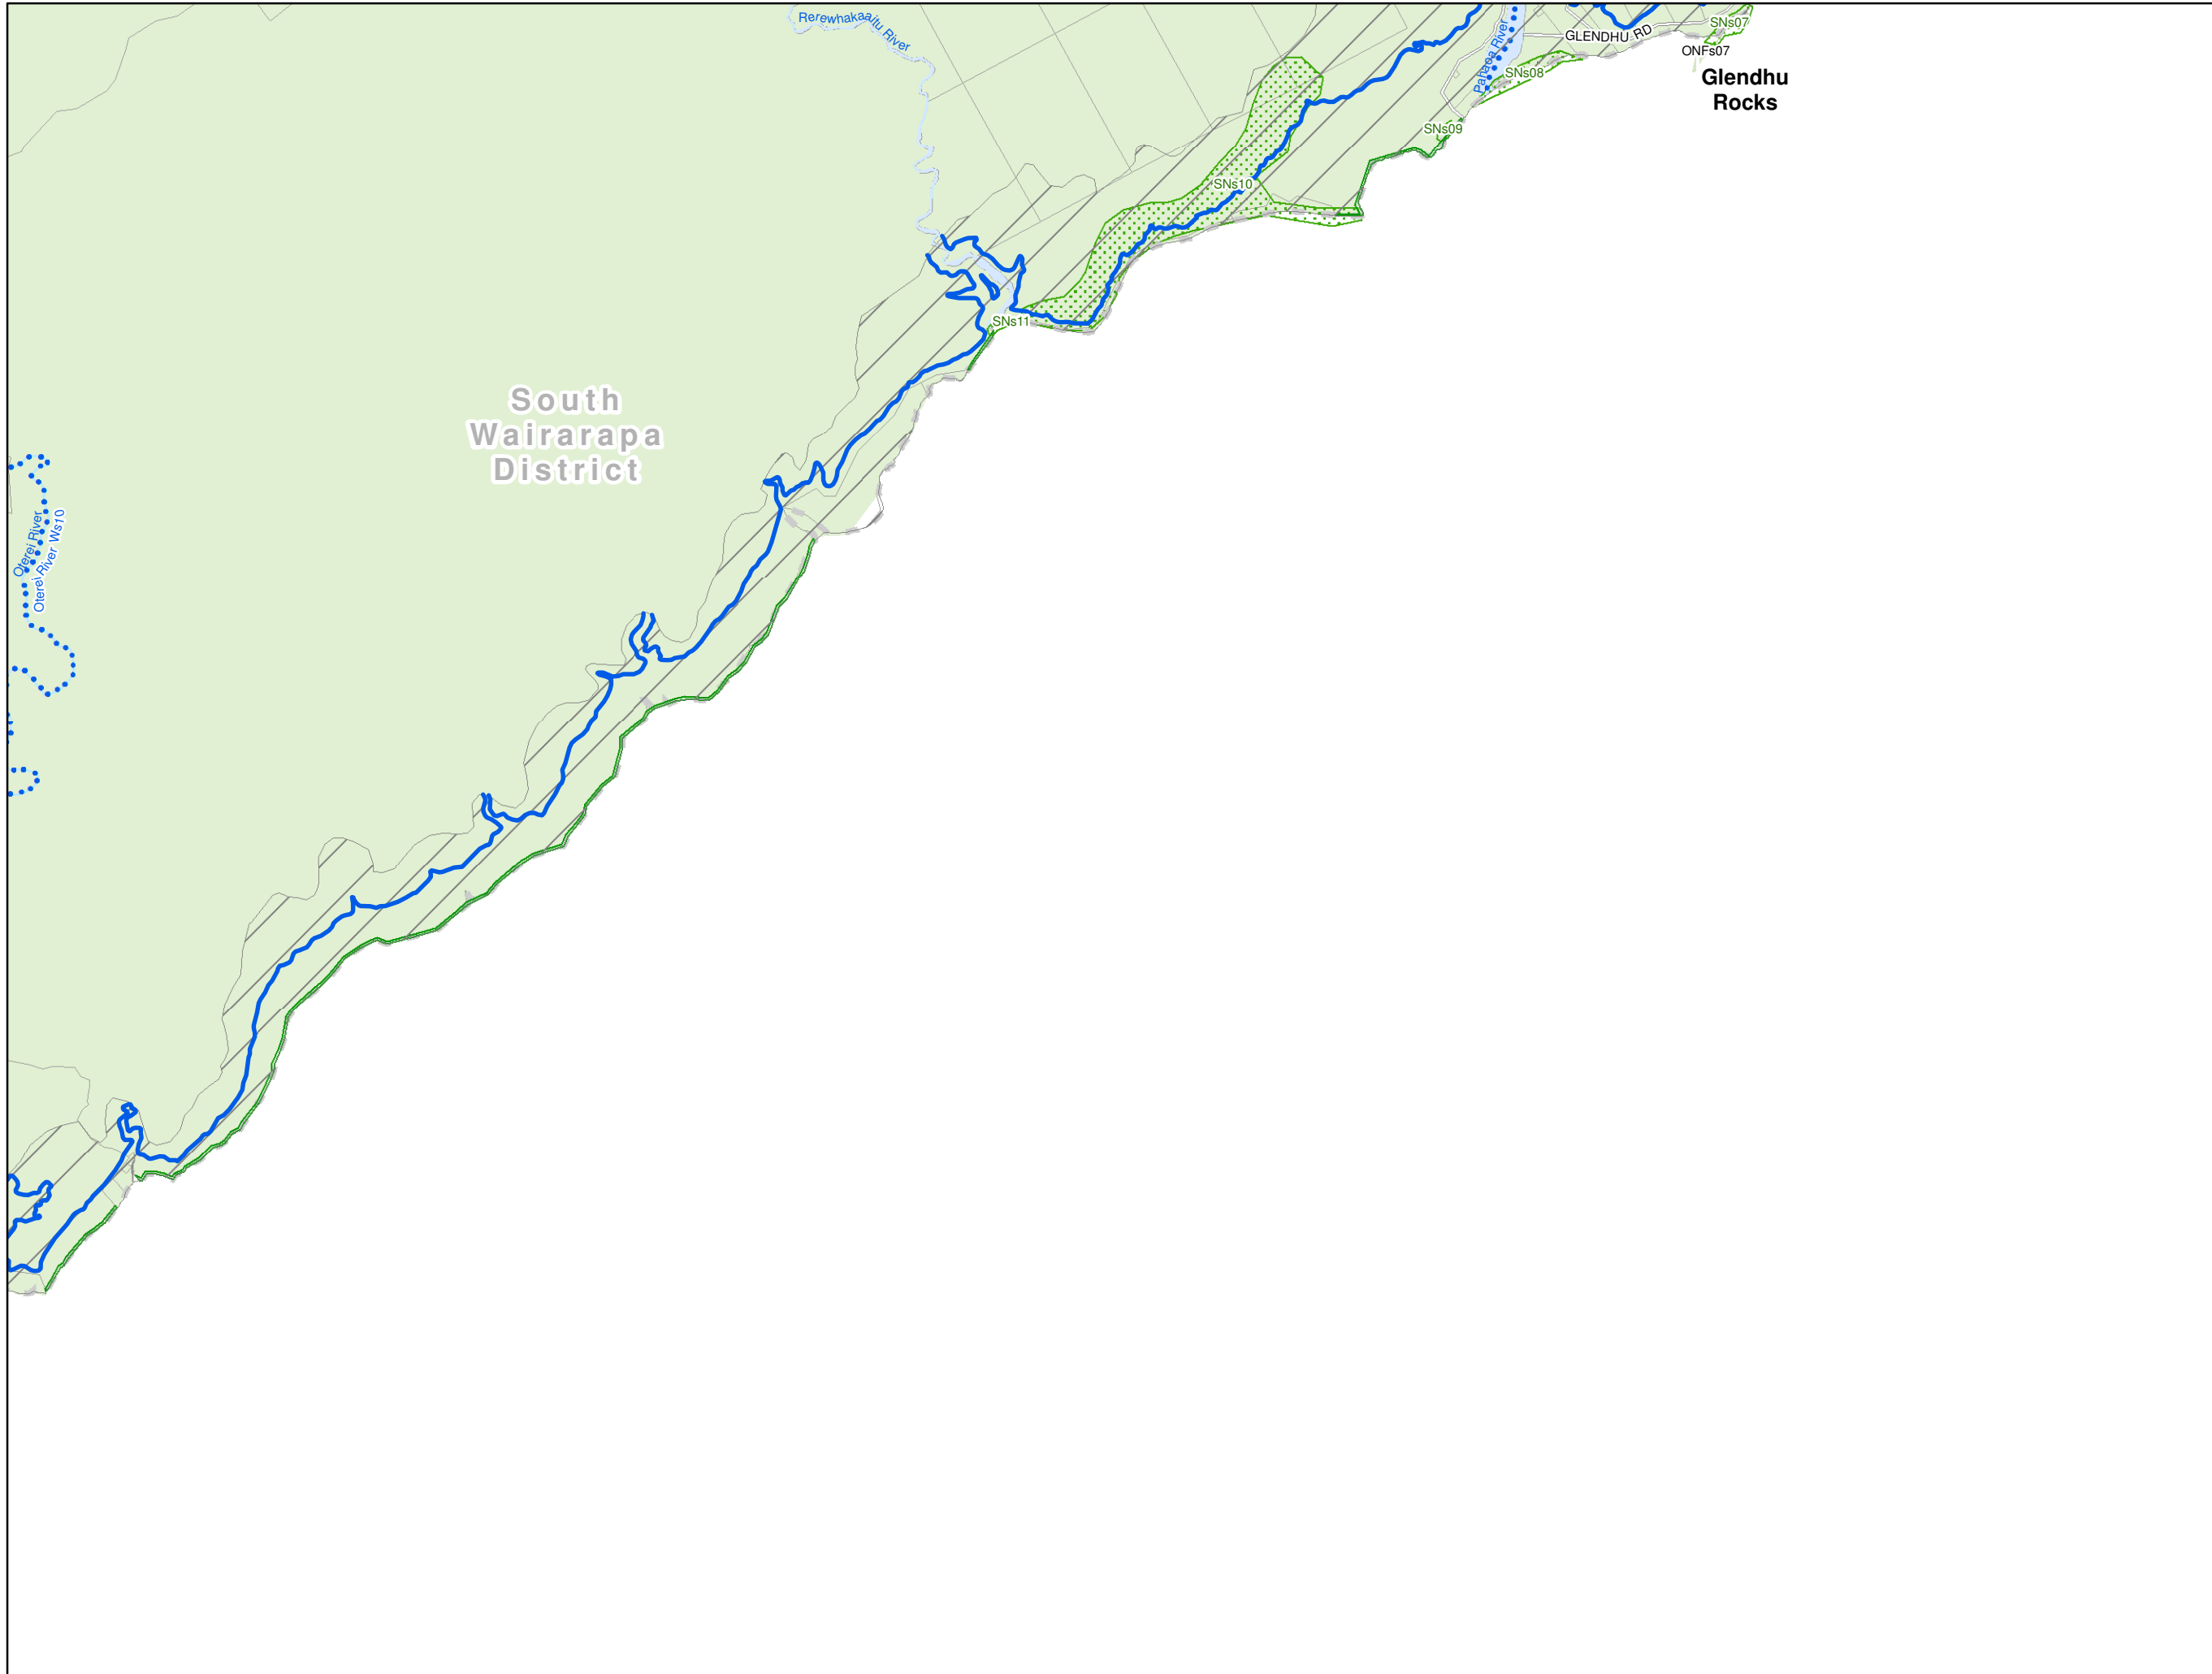

# Wairarapa Combined District Plan

36

SCALE 1:50,000

LOCATOR MAP