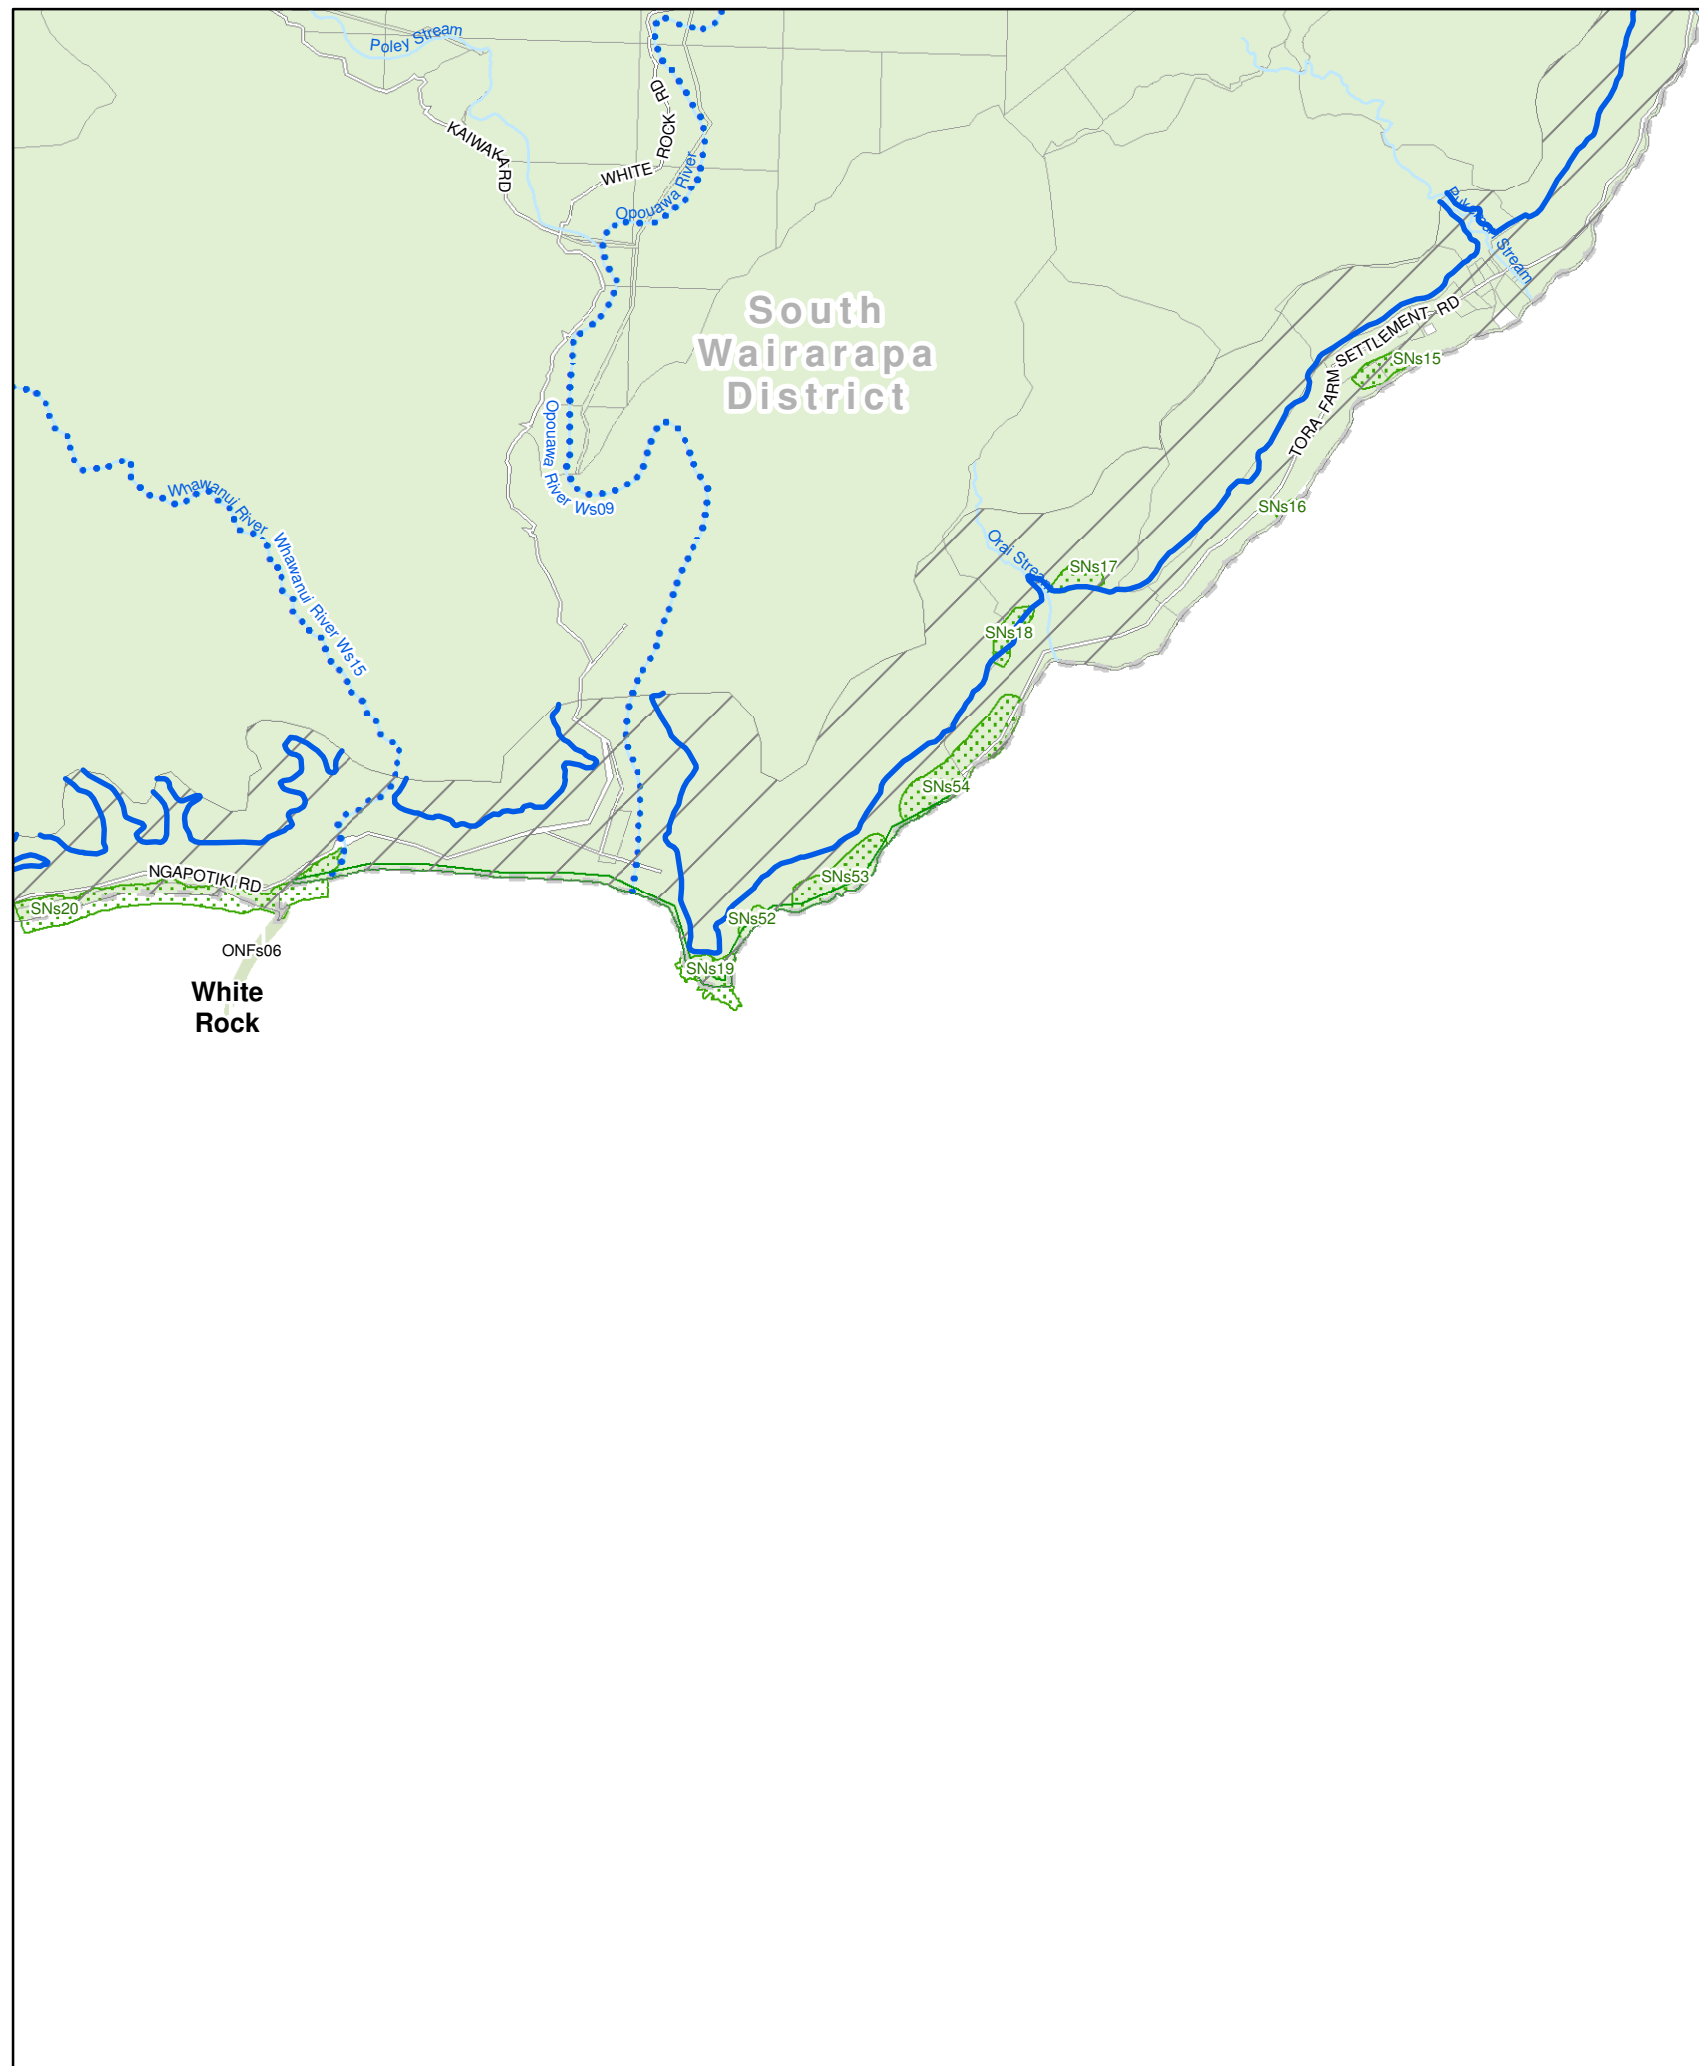

Wairarapa Combined District Plan

38

SCALE 1:50,000

LOCATOR MAP