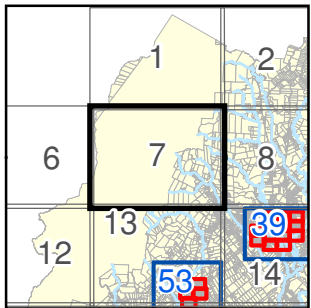

7

SCALE 1:50,000

LOCATOR MAP

Kapiti Coast District

Tararua Forest Park  
OLm01

Tararua Forest Park  
OLc01

Carterton District

Masterton District

Urban Water Supply Protection

Carrington Creek Stewardship Area

Tararua Forest Park  
OLS01

Tararua Forest Park  
SNS02